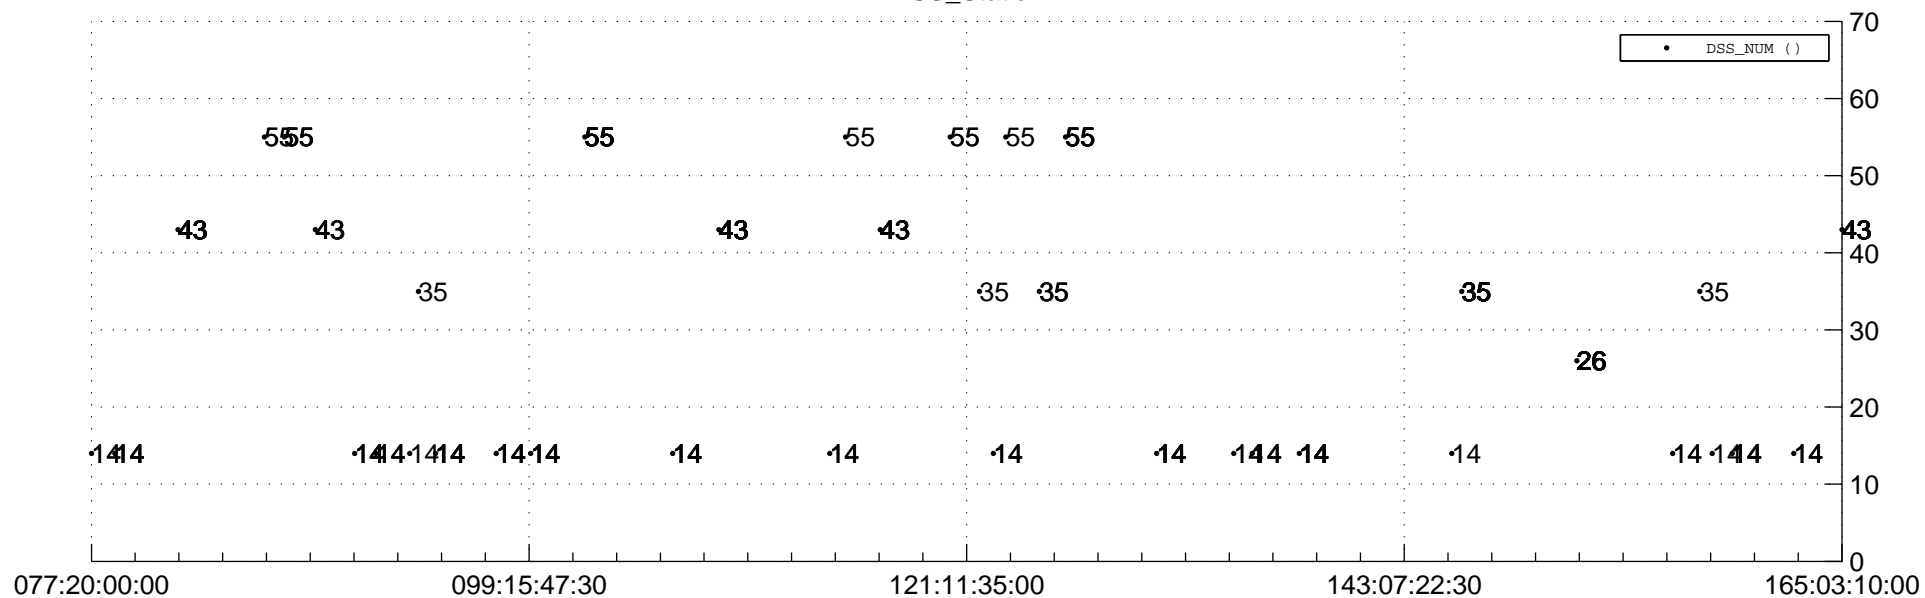

STEREO AHEAD Downlink Performance 2018:171

Number_of_Dropped_Frame

DSS_Station

Spacecraft Time (2018:077:20:00:00.000 -2018:165:03:10:00.000)

/disks/d81/project/stereo/mops/assessment/ahead/automation/output/engdump/yesterdaily/ahead_dp_2018_171.csv