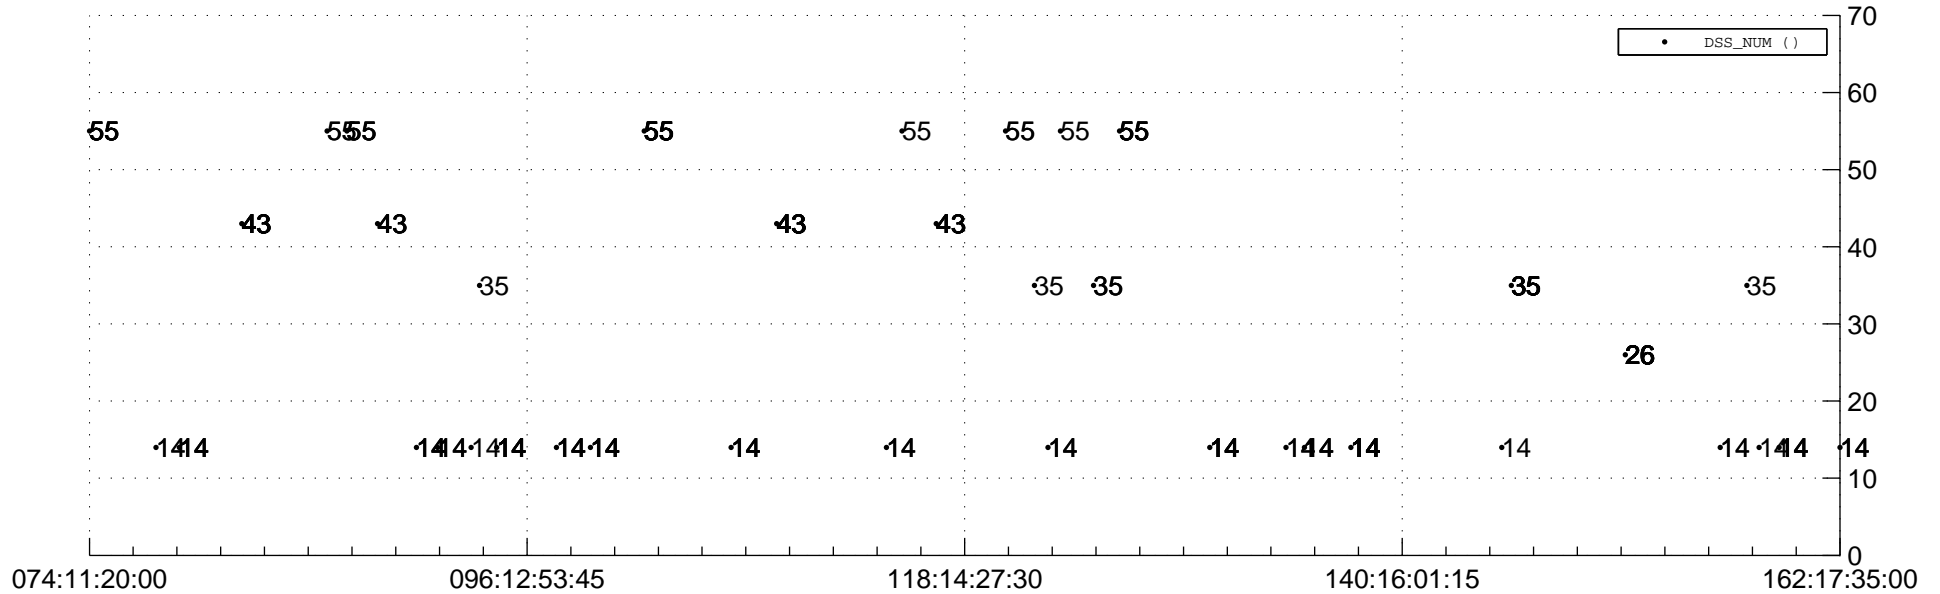

STEREO AHEAD Downlink Performance 2018:164

Number_of_Dropped_Frame

DSS_Station

Spacecraft Time (2018:074:11:20:00.000 -2018:162:17:35:00.000)

/disks/d81/project/stereo/mops/assessment/ahead/automation/output/engdump/yesterdaily/ahead_dp_2018_164.csv