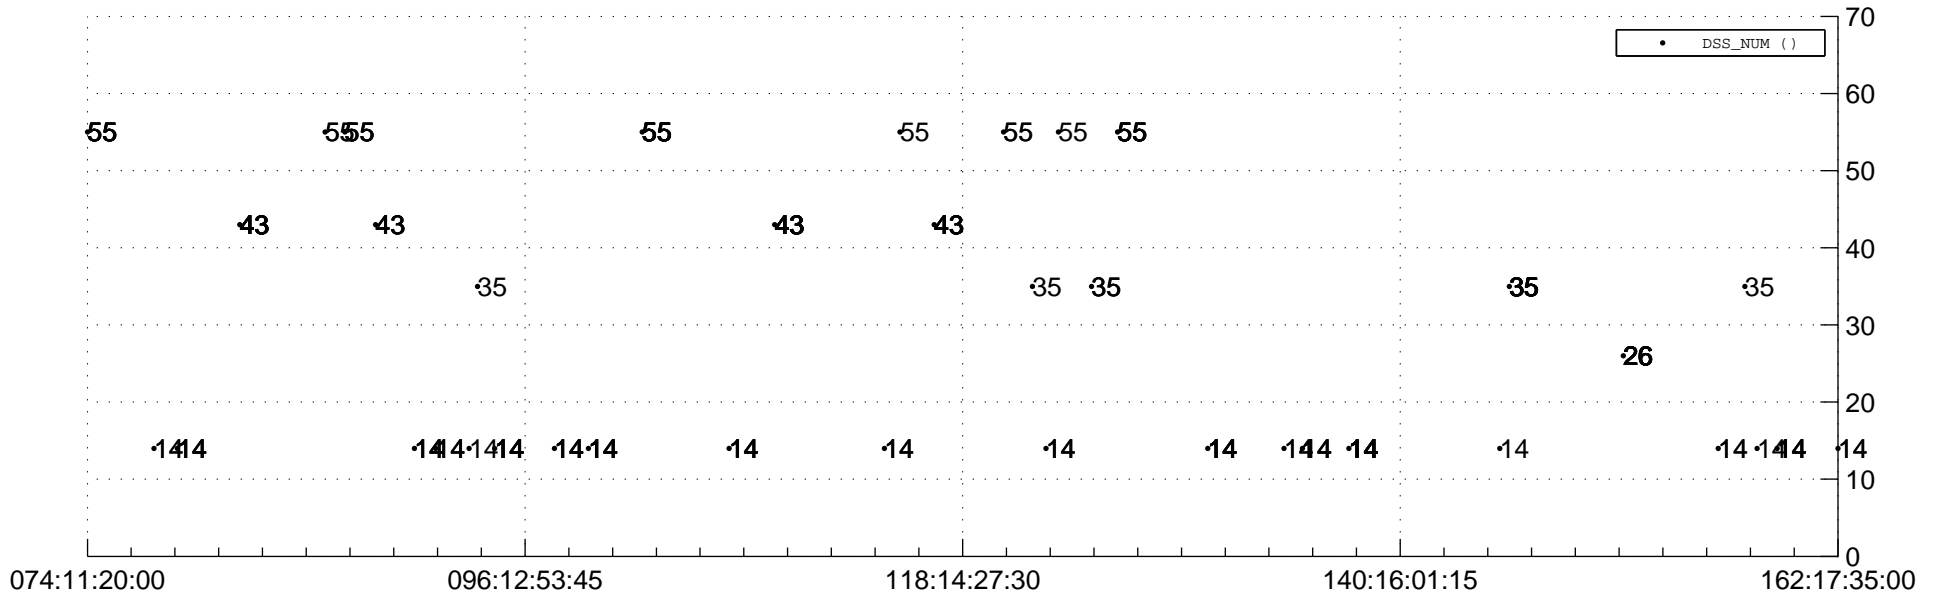

STEREO AHEAD Downlink Performance 2018:163

Number_of_Dropped_Frame

DSS_Station

Spacecraft Time (2018:074:11:20:00.000 –2018:162:17:35:00.000)

/disks/d81/project/stereo/mops/assessment/ahead/automation/output/engdump/yesterdaily/ahead_dp_2018_163.csv