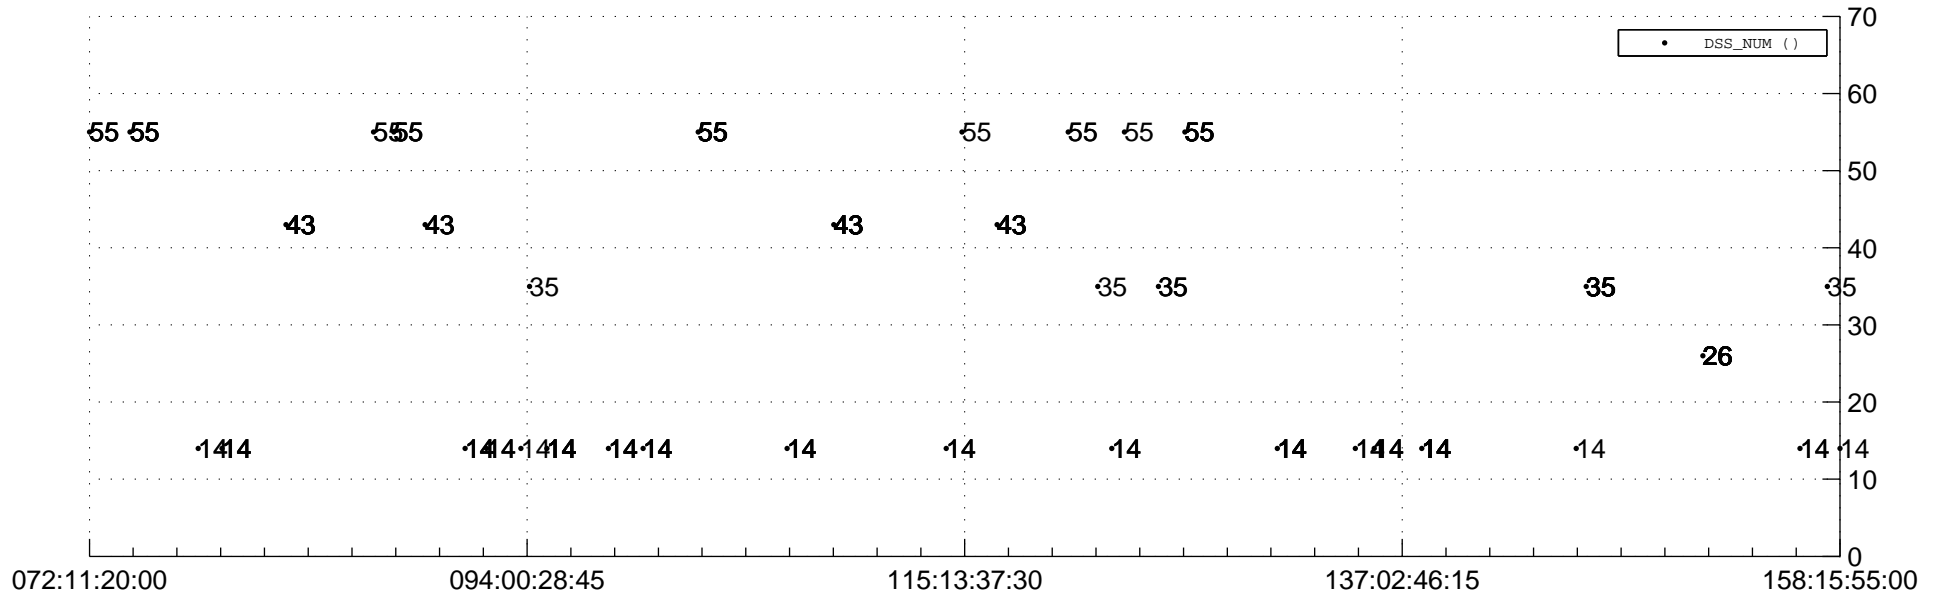

STEREO AHEAD Downlink Performance 2018:159

Number_of_Dropped_Frame

DSS_Station

Spacecraft Time (2018:072:11:20:00.000 –2018:158:15:55:00.000)

/disks/d81/project/stereo/mops/assessment/ahead/automation/output/engdump/yesterdaily/ahead_dp_2018_159.csv