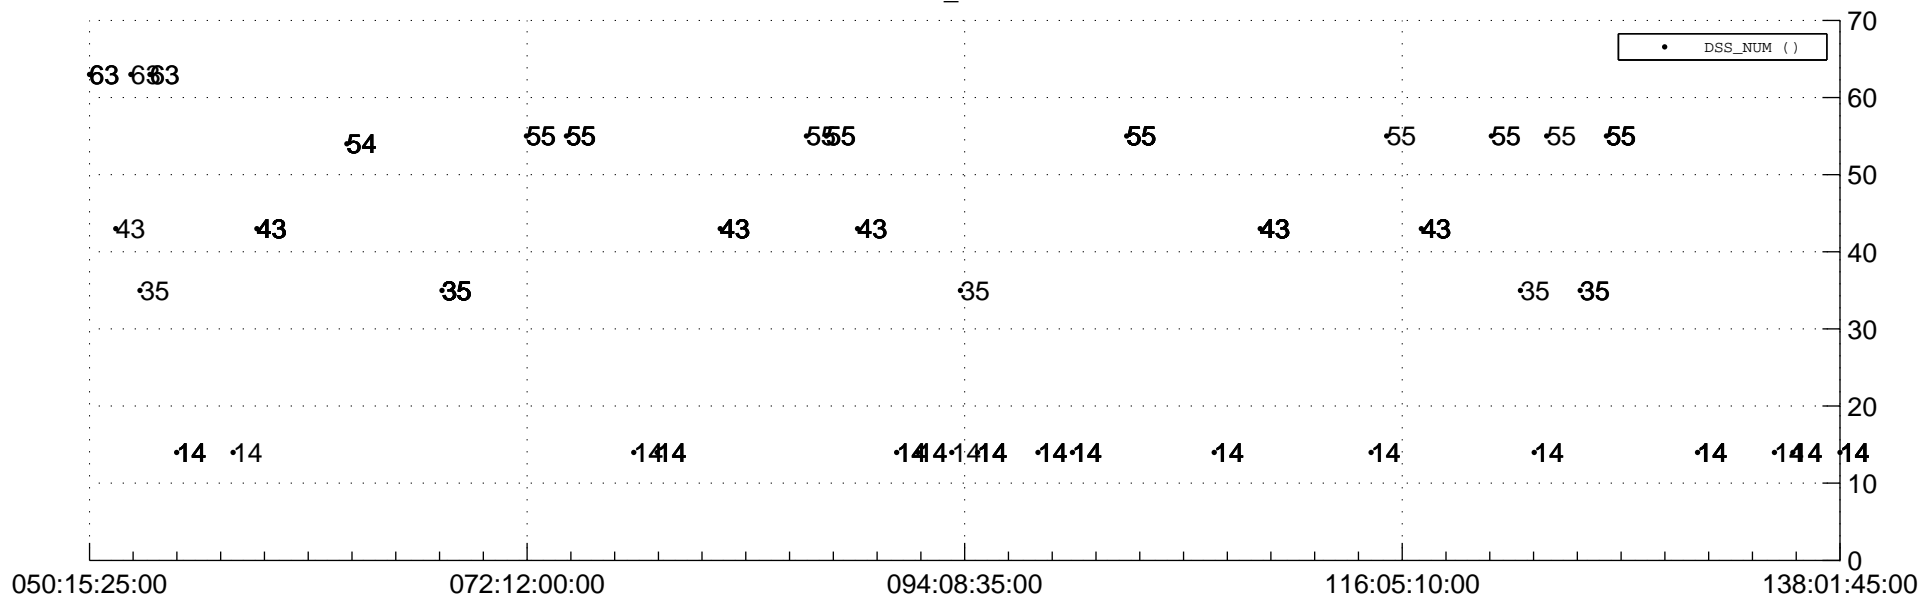

STEREO AHEAD Downlink Performance 2018:142

Number_of_Dropped_Frame

DSS_Station

Spacecraft Time (2018:050:15:25:00.000 -2018:138:01:45:00.000)

/disks/d81/project/stereo/mops/assessment/ahead/automation/output/engdump/yesterdaily/ahead_dp_2018_142.csv