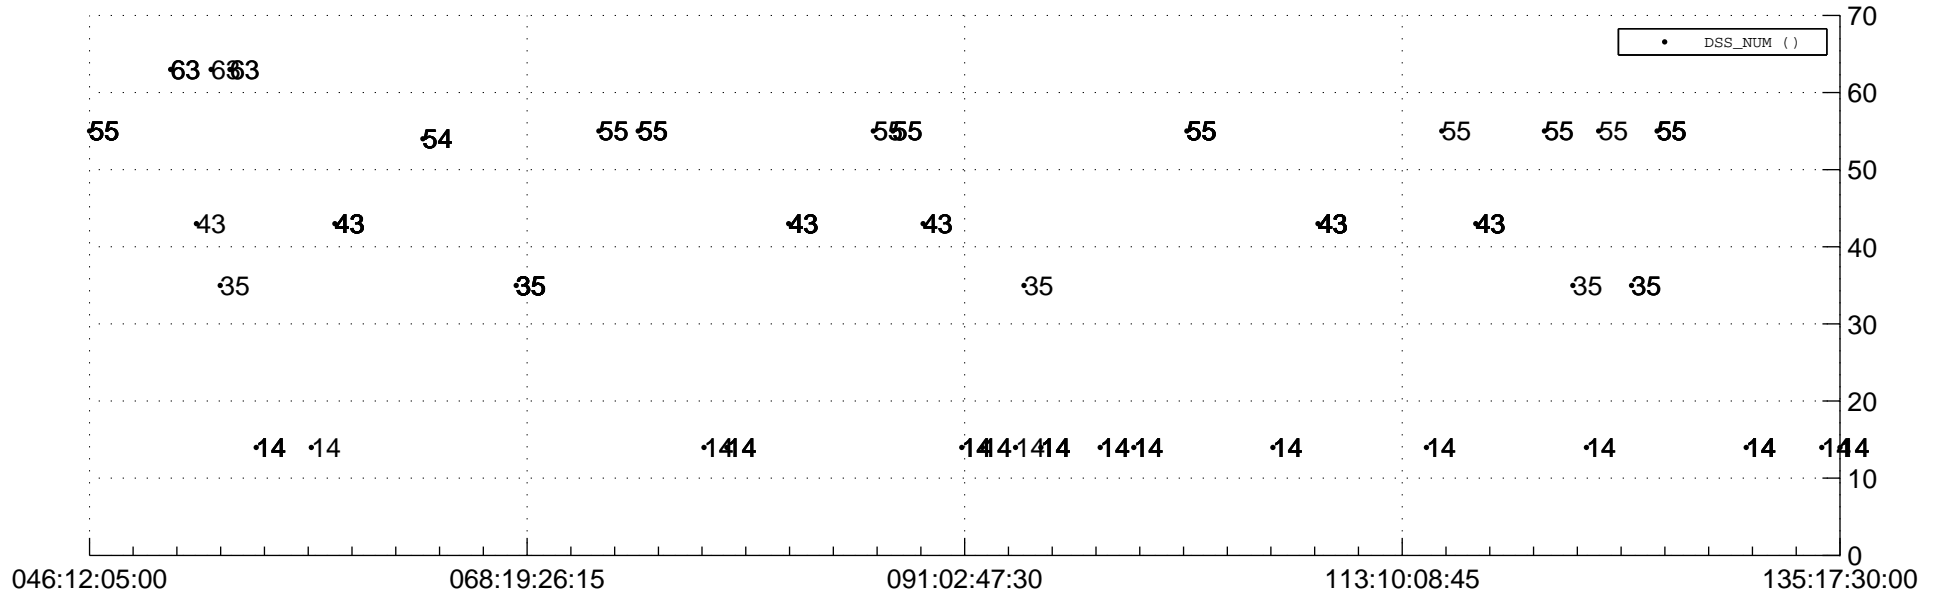

STEREO AHEAD Downlink Performance 2018:137

Number_of_Dropped_Frame

DSS_Station

Spacecraft Time (2018:046:12:05:00.000 -2018:135:17:30:00.000)

/disks/d81/project/stereo/mops/assessment/ahead/automation/output/engdump/yesterdaily/ahead_dp_2018_137.csv