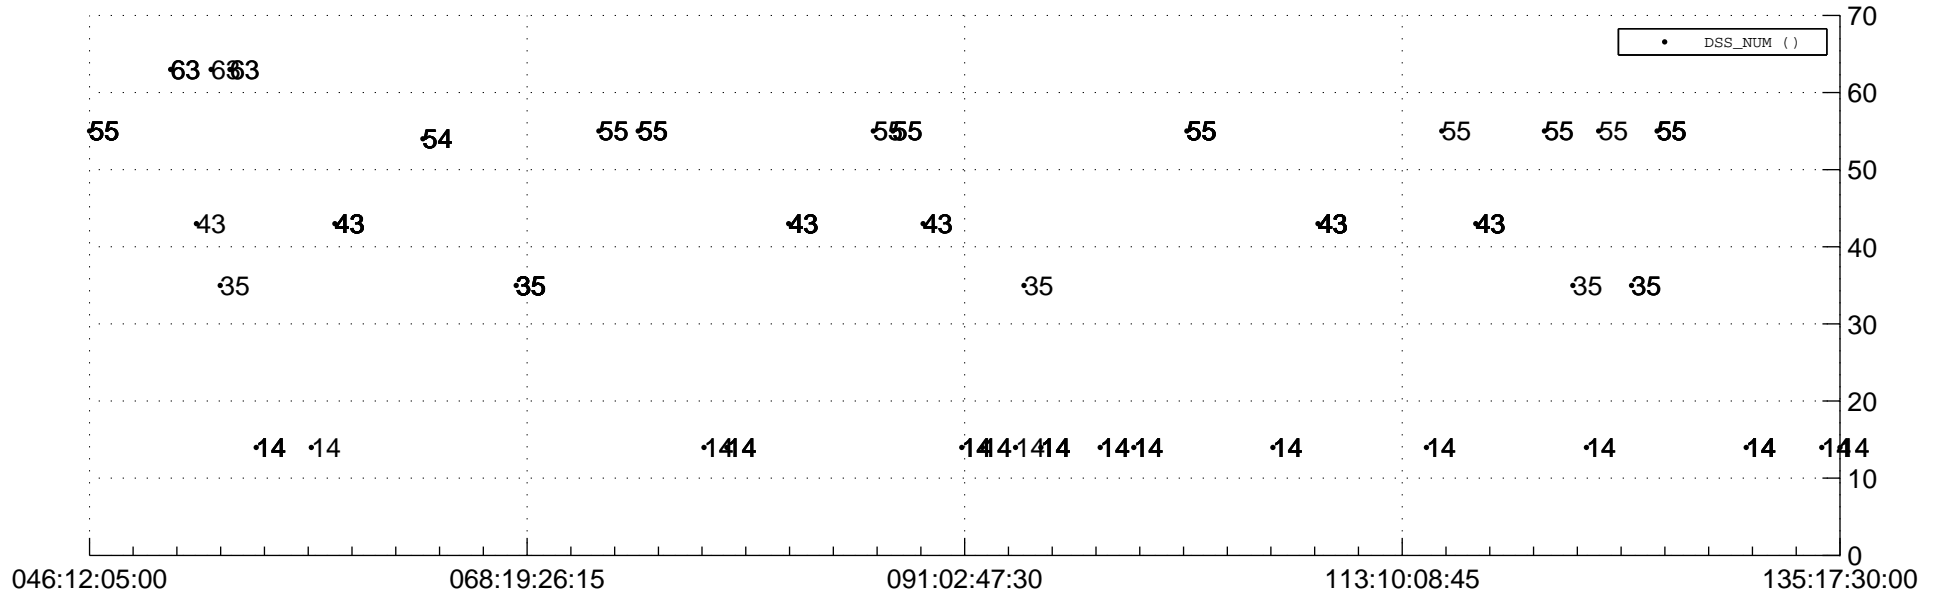

# STEREO AHEAD Downlink Performance 2018:136

## Number\_of\_Dropped\_Frame

## DSS\_Station

Spacecraft Time (2018:046:12:05:00.000 -2018:135:17:30:00.000)

/disks/d81/project/stereo/mops/assessment/ahead/automation/output/engdump/yesterday/ahead\_dp\_2018\_136.csv

Date Created:05/16/2018 11:25:58 AM