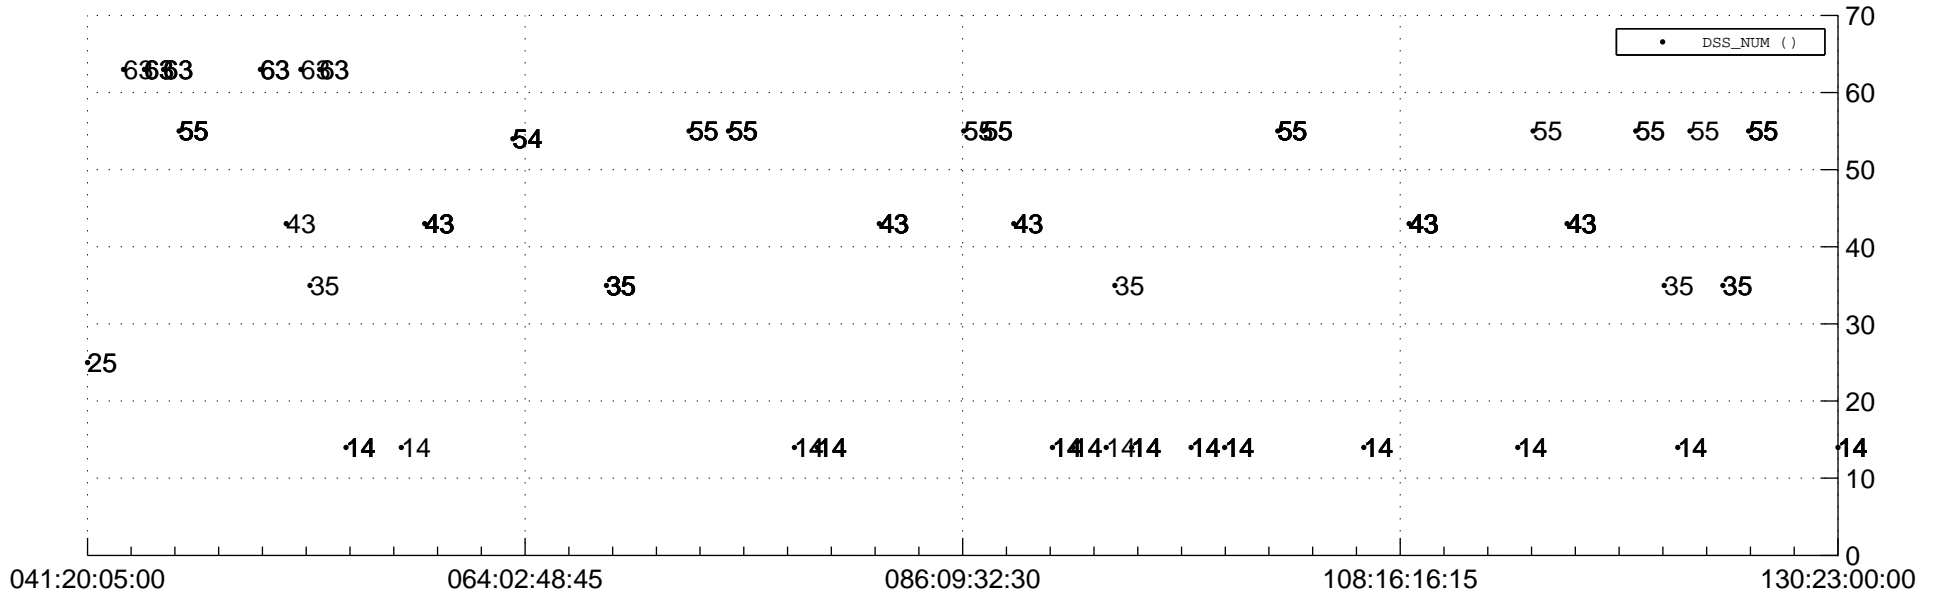

STEREO AHEAD Downlink Performance 2018:134

Number_of_Dropped_Frame

DSS_Station

Spacecraft Time (2018:041:20:05:00.000 -2018:130:23:00:00.000)

/disks/d81/project/stereo/mops/assessment/ahead/automation/output/engdump/yesterdaily/ahead_dp_2018_134.csv