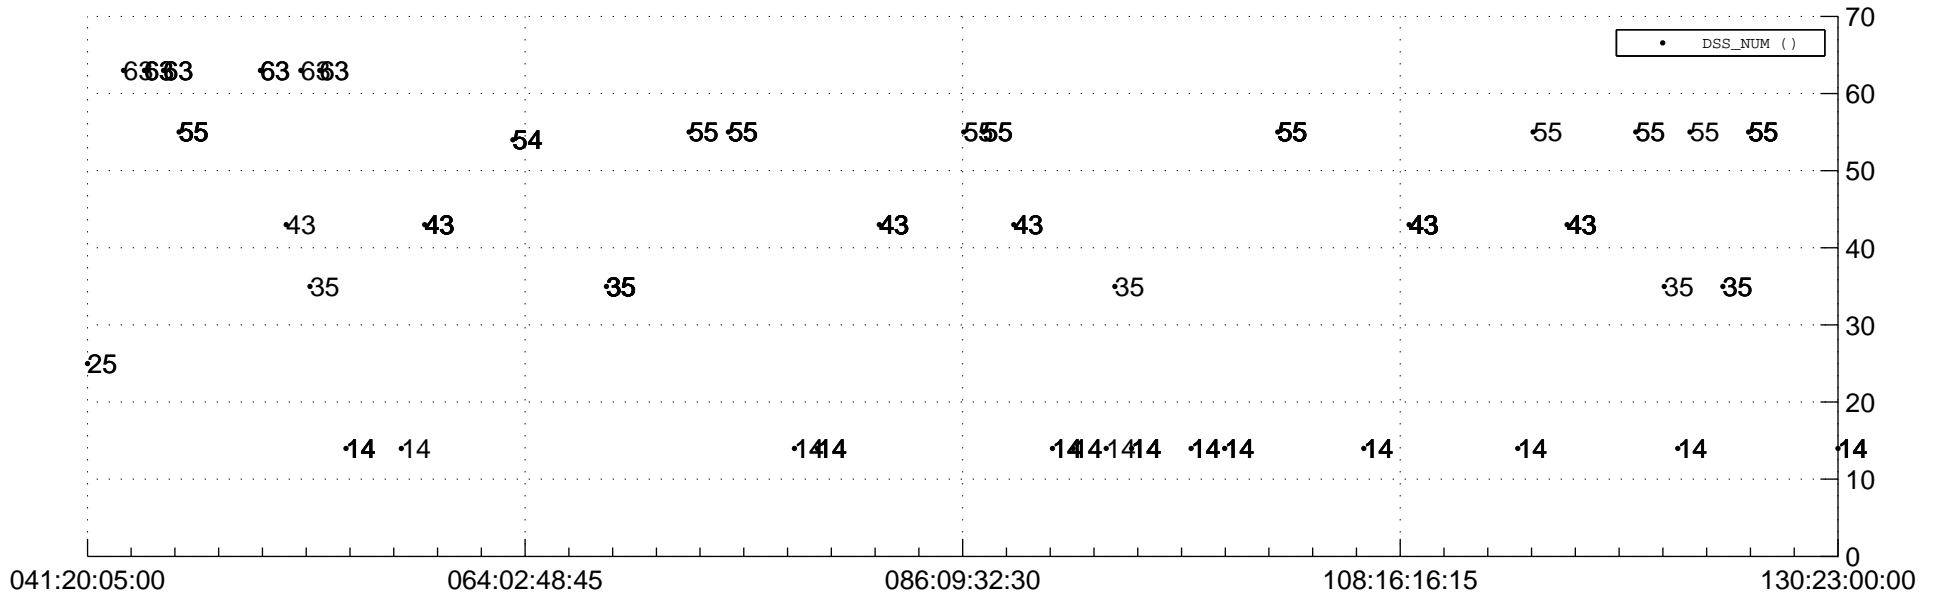

STEREO AHEAD Downlink Performance 2018:133

Number_of_Dropped_Frame

DSS_Station

Spacecraft Time (2018:041:20:05:00.000 -2018:130:23:00:00.000)

/disks/d81/project/stereo/mops/assessment/ahead/automation/output/engdump/yesterdaily/ahead_dp_2018_133.csv