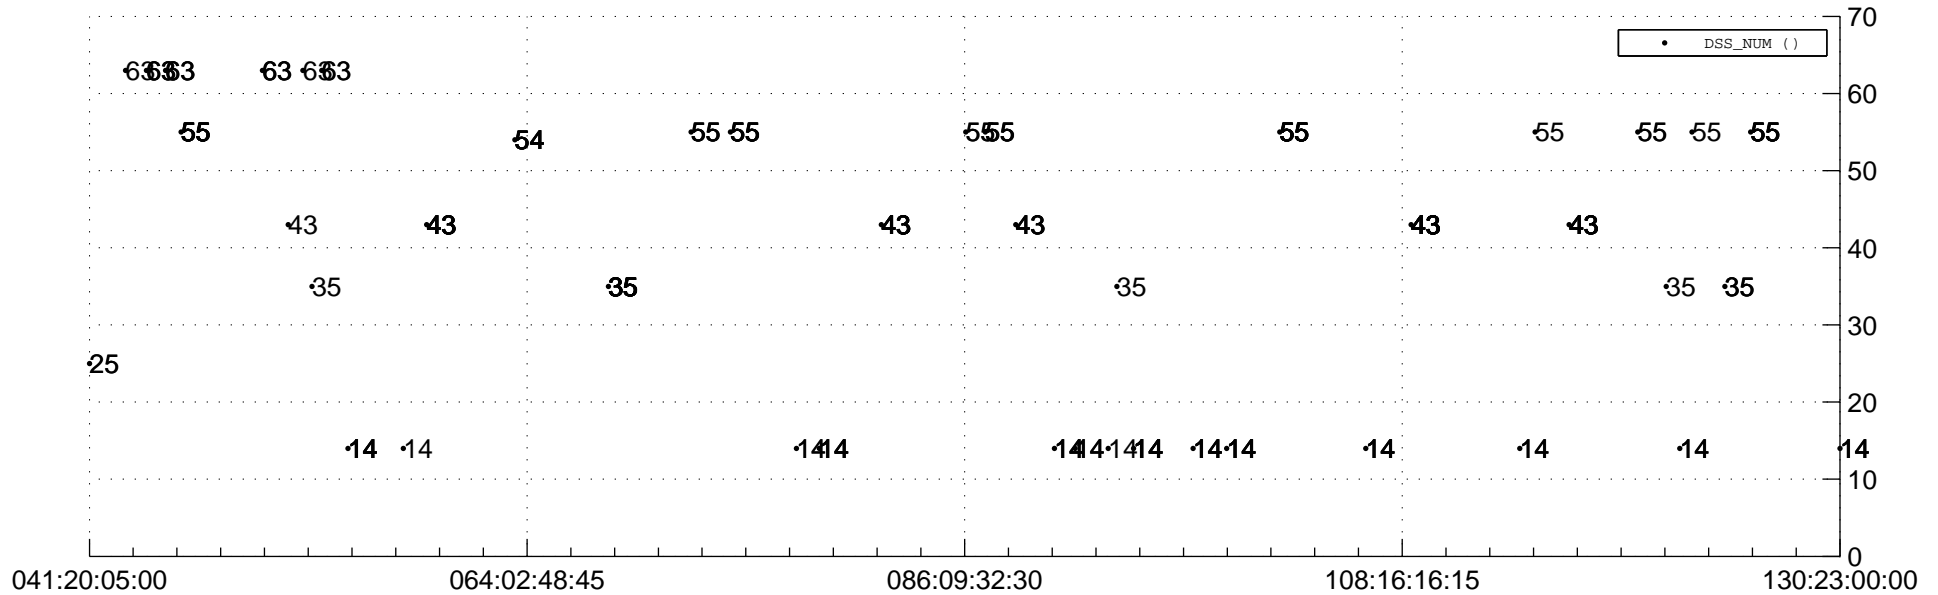

STEREO AHEAD Downlink Performance 2018:132

Number_of_Dropped_Frame

DSS_Station

Spacecraft Time (2018:041:20:05:00.000 -2018:130:23:00:00.000)

/disks/d81/project/stereo/mops/assessment/ahead/automation/output/engdump/yesterdaily/ahead_dp_2018_132.csv