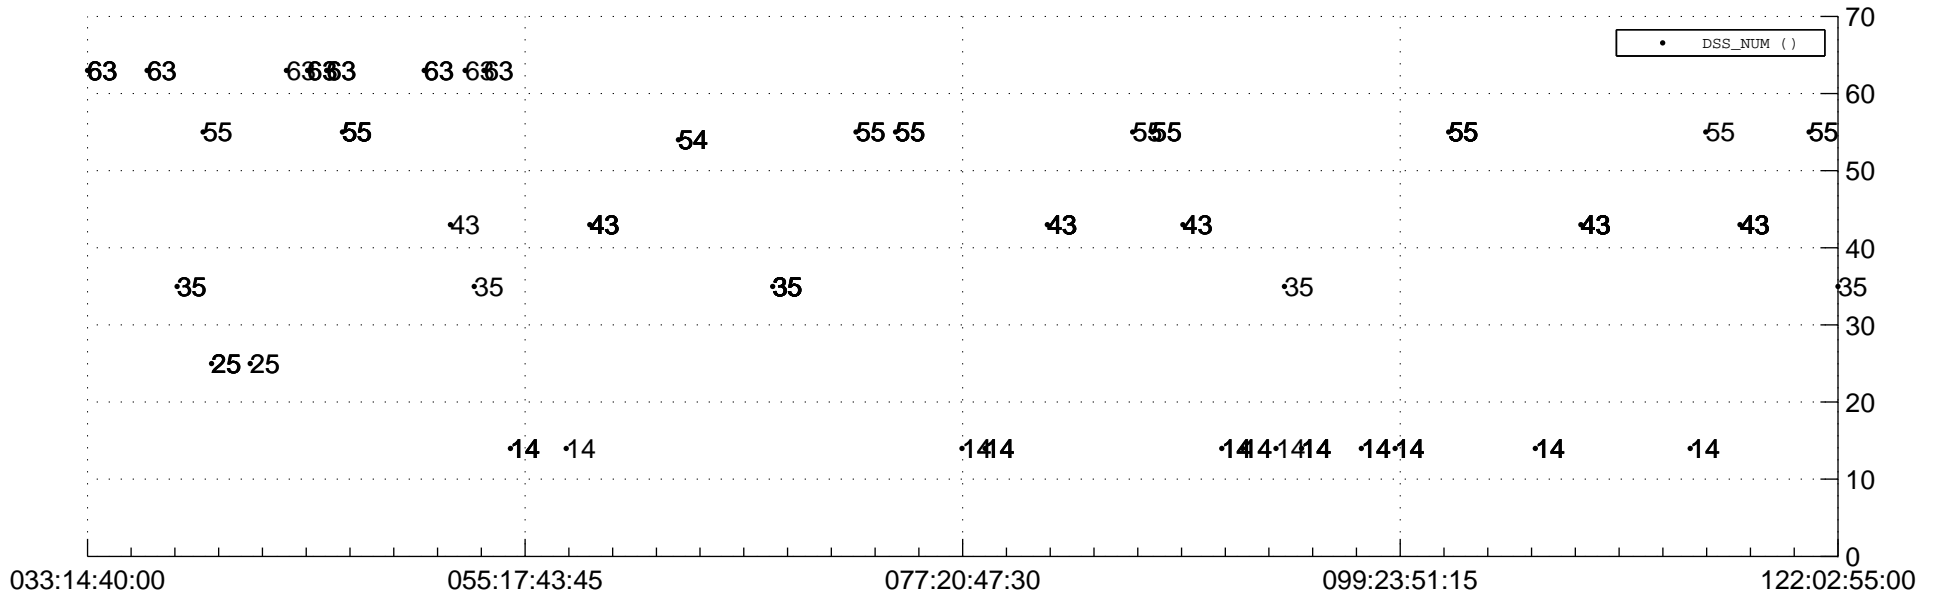

STEREO AHEAD Downlink Performance 2018:122

Number_of_Dropped_Frame

DSS_Station

Spacecraft Time (2018:033:14:40:00.000 -2018:122:02:55:00.000)

/disks/d81/project/stereo/mops/assessment/ahead/automation/output/engdump/yesterday/ahead_dp_2018_122.csv