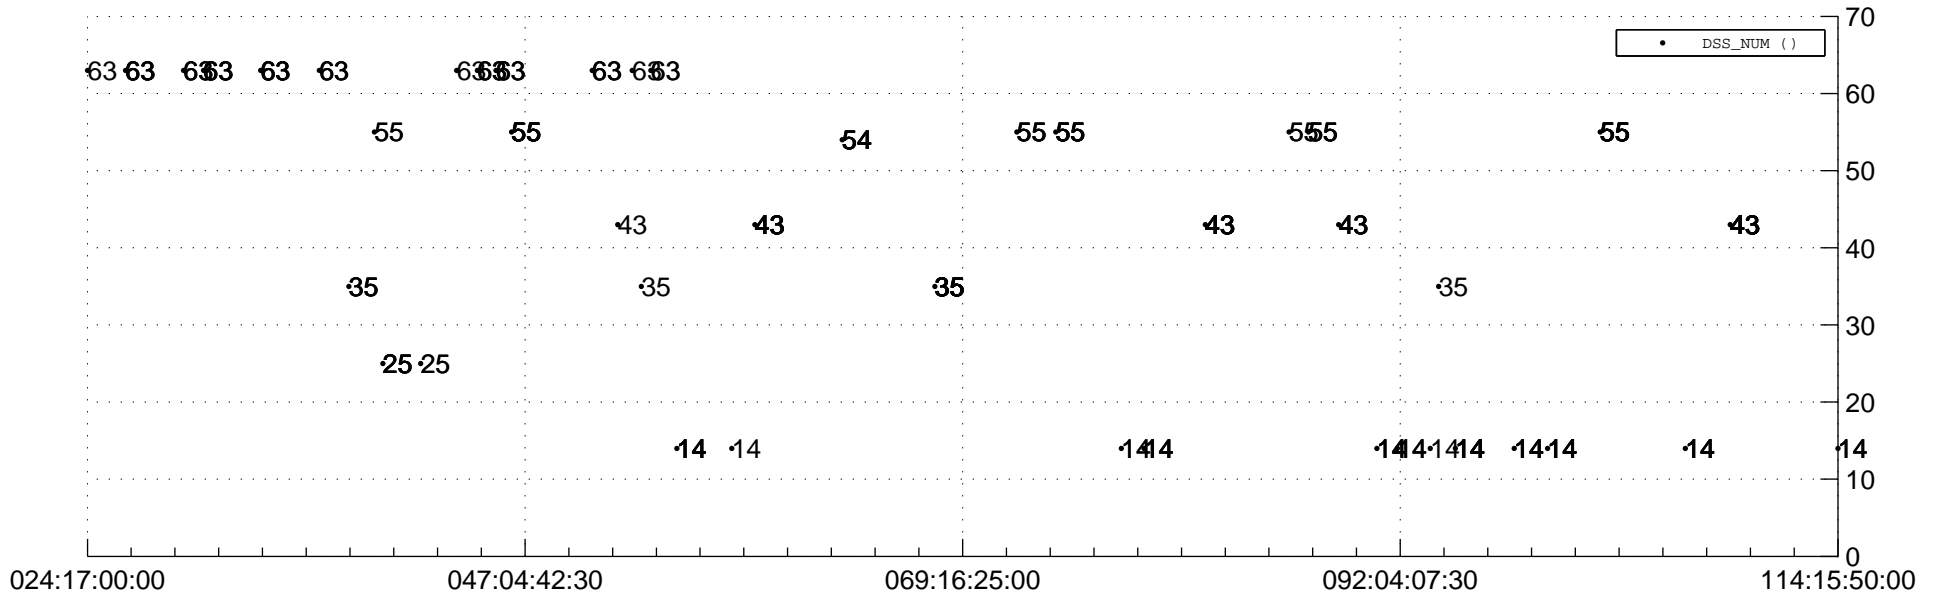

STEREO AHEAD Downlink Performance 2018:116

Number_of_Dropped_Frame

DSS_Station

Spacecraft Time (2018:024:17:00:00.000 -2018:114:15:50:00.000)

/disks/d81/project/stereo/mops/assessment/ahead/automation/output/engdump/yesterdaily/ahead_dp_2018_116.csv