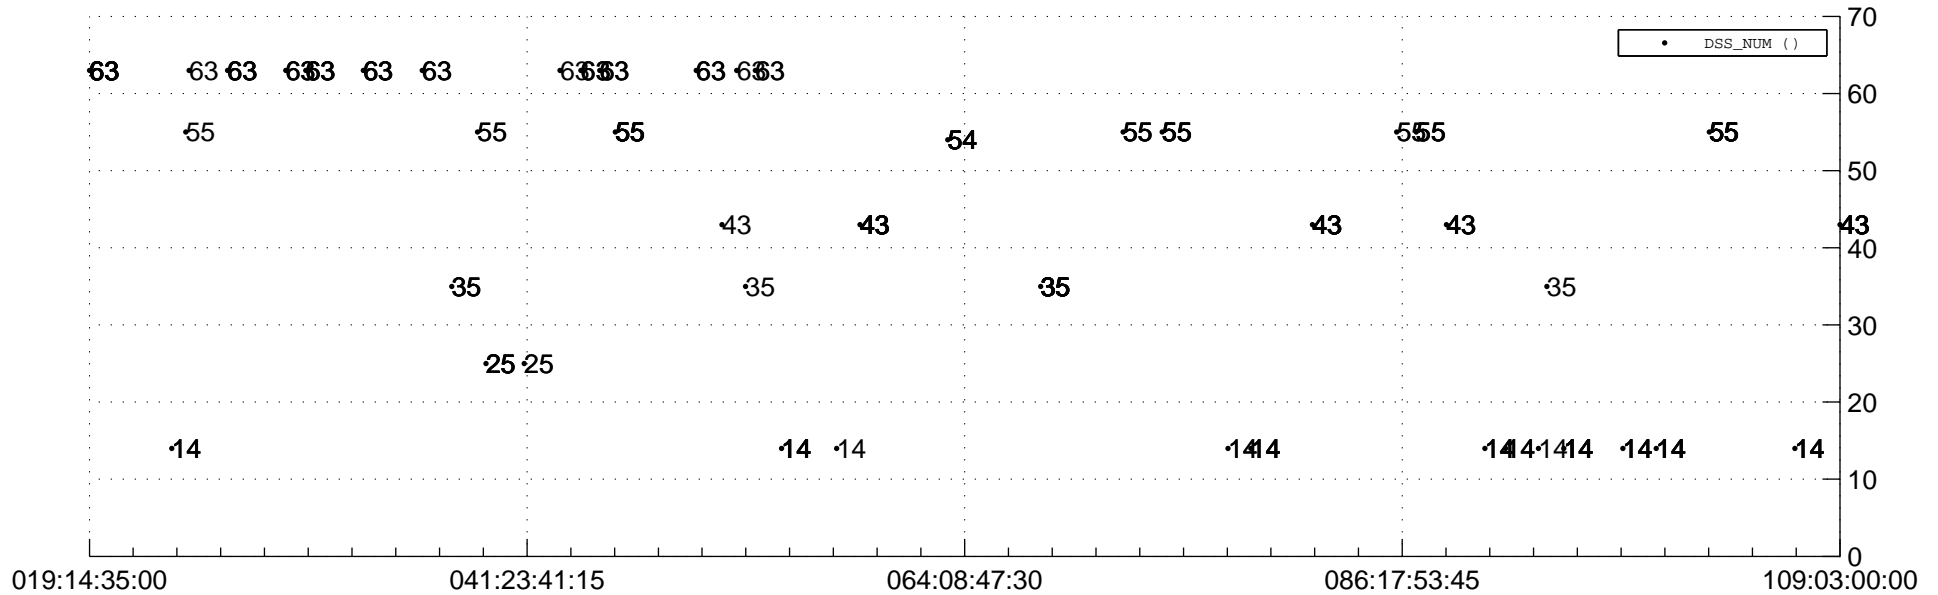

STEREO AHEAD Downlink Performance 2018:111

Number_of_Dropped_Frame

DSS_Station

Spacecraft Time (2018:019:14:35:00.000 -2018:109:03:00:00.000)

/disks/d81/project/stereo/mops/assessment/ahead/automation/output/engdump/yesterday/ahead_dp_2018_111.csv