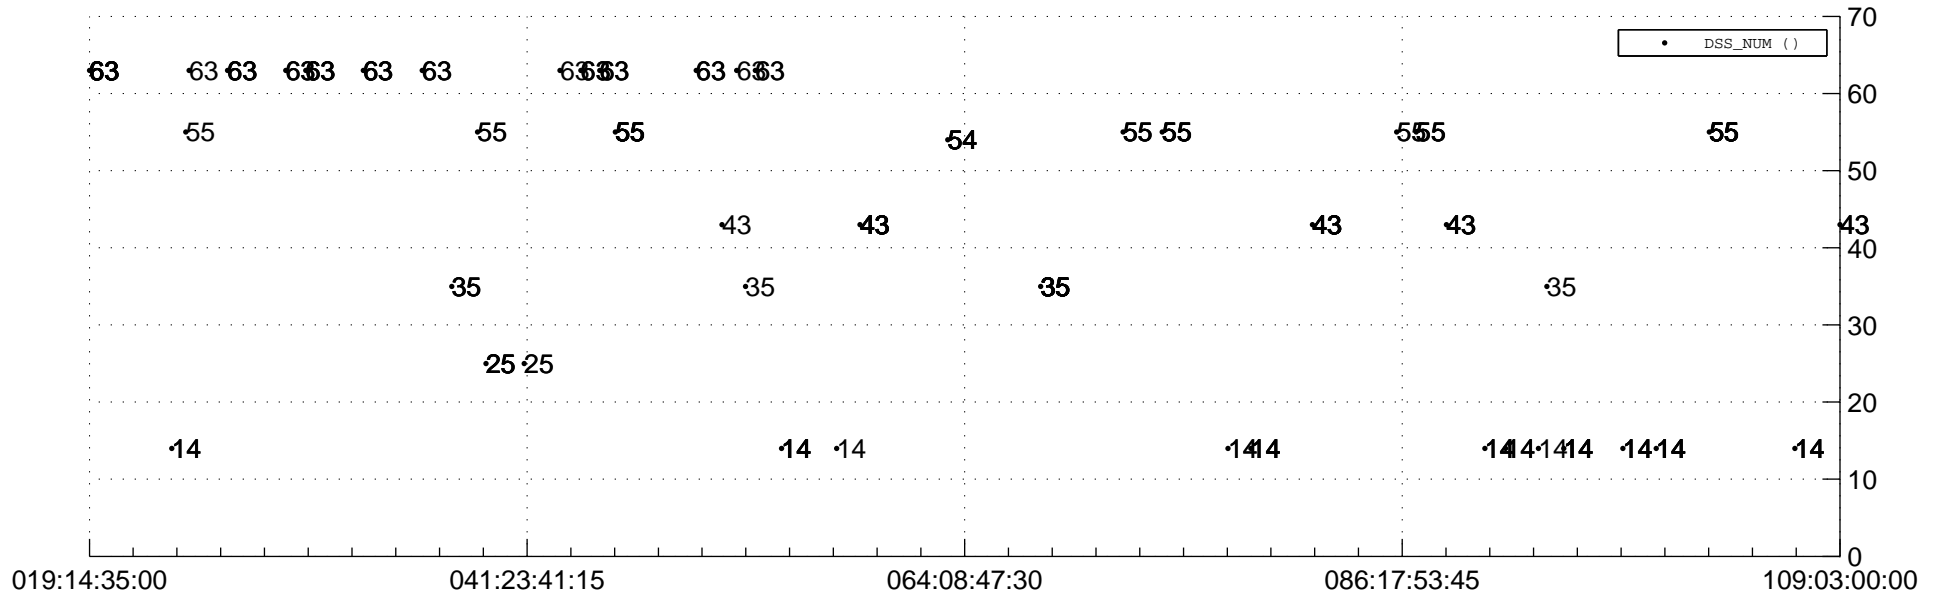

STEREO AHEAD Downlink Performance 2018:110

Number_of_Dropped_Frame

DSS_Station

Spacecraft Time (2018:019:14:35:00.000 -2018:109:03:00:00.000)

/disks/d81/project/stereo/mops/assessment/ahead/automation/output/engdump/yesterdaily/ahead_dp_2018_110.csv