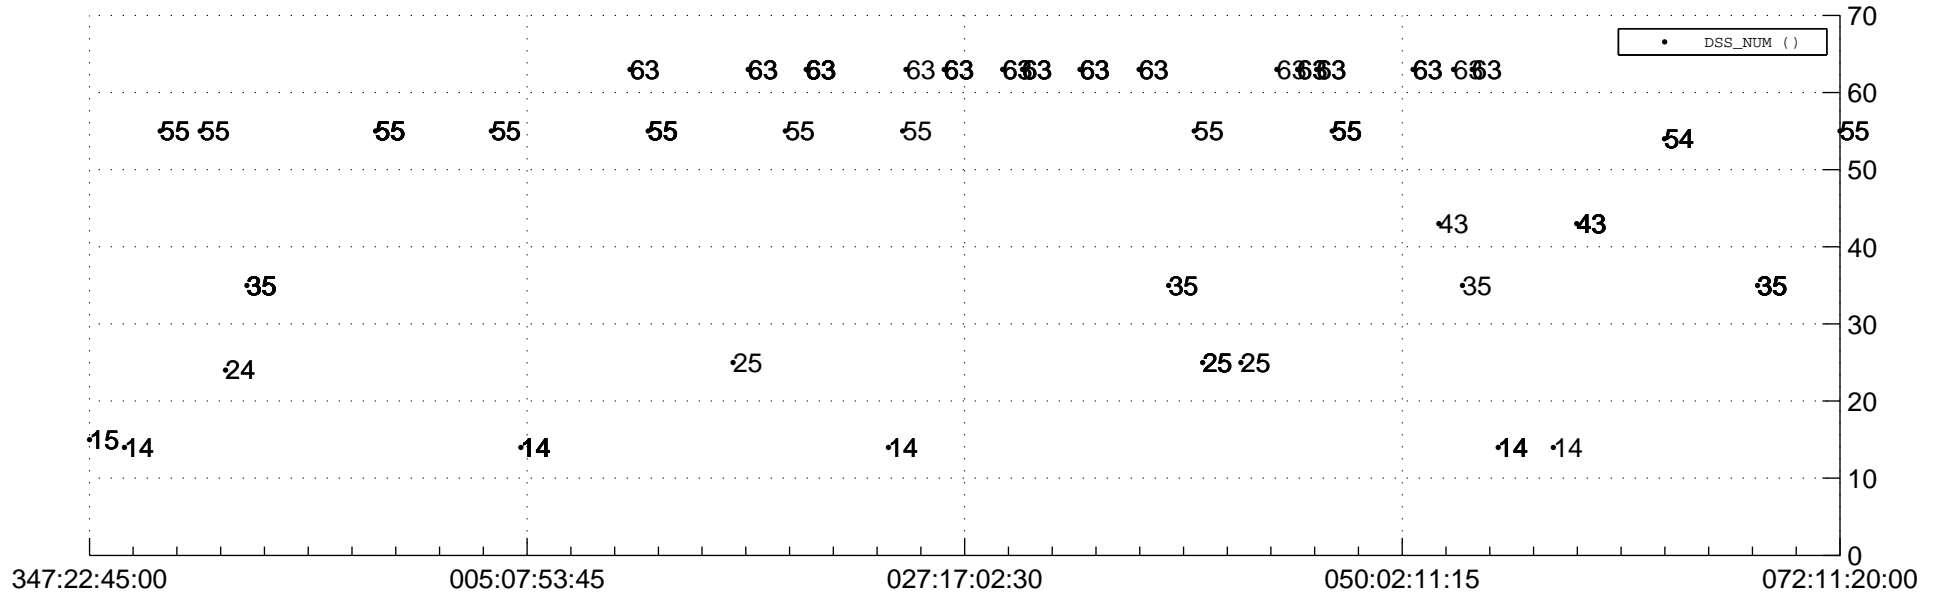

STEREO AHEAD Downlink Performance 2018:074

Number_of_Dropped_Frame

DSS_Station

Spacecraft Time (2017:347:22:45:00.000 -2018:072:11:20:00.000)

/disks/d81/project/stereo/mops/assessment/ahead/automation/output/engdump/yesterdaily/ahead_dp_2018_074.csv