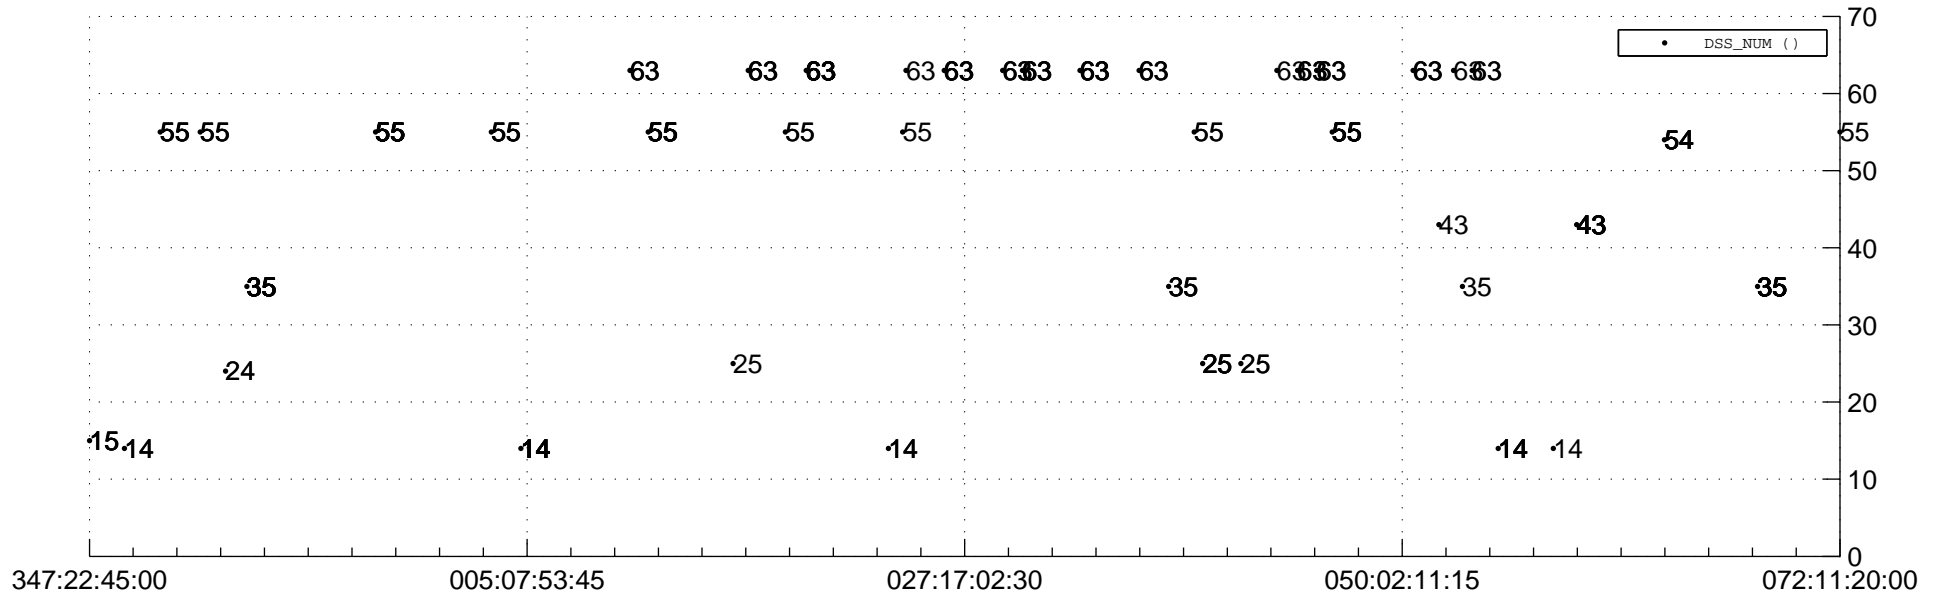

STEREO AHEAD Downlink Performance 2018:073

Number_of_Dropped_Frame

DSS_Station

Spacecraft Time (2017:347:22:45:00.000 -2018:072:11:20:00.000)

/disks/d81/project/stereo/mops/assessment/ahead/automation/output/engdump/yesterday/ahead_dp_2018_073.csv