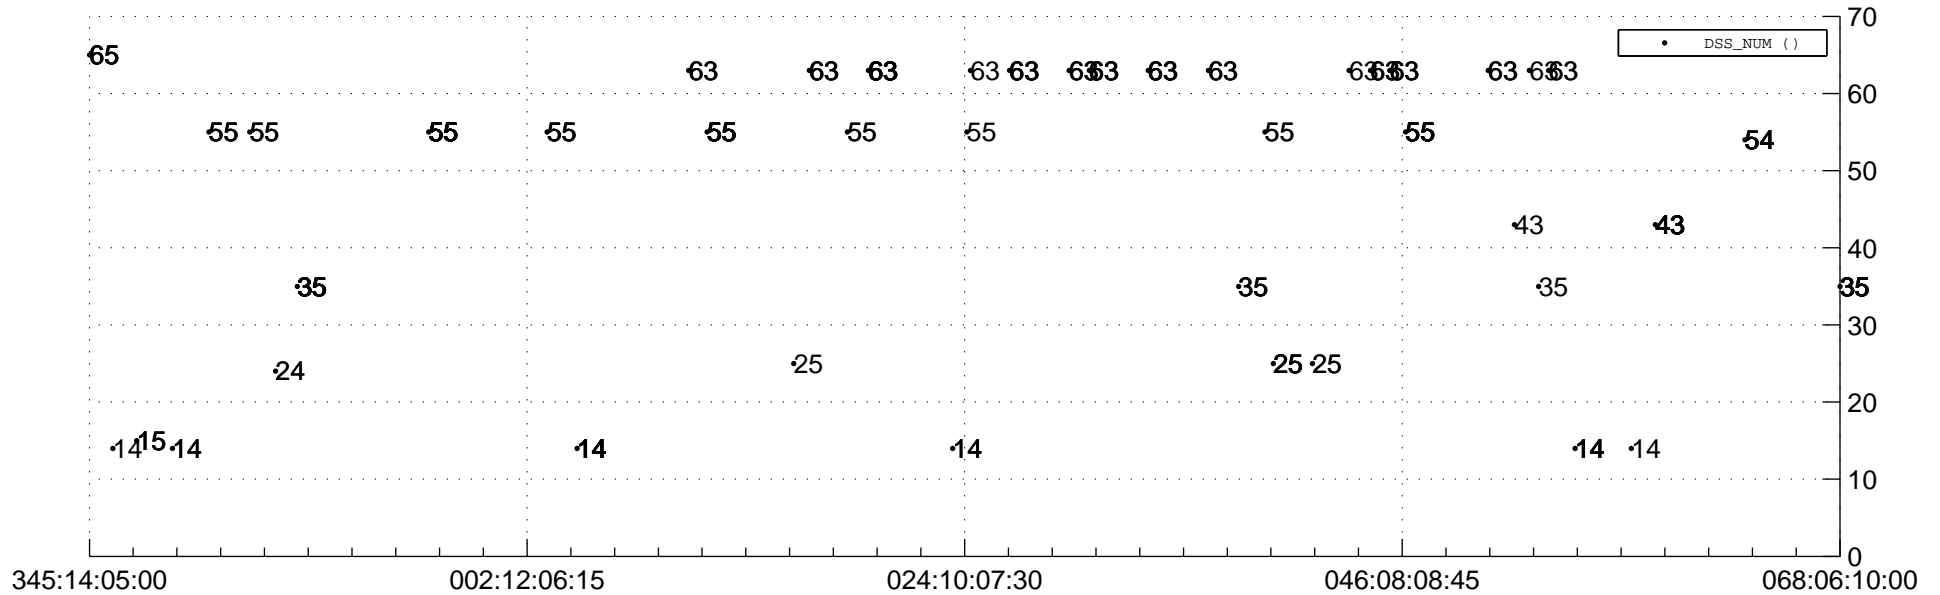

STEREO AHEAD Downlink Performance 2018:072

Number_of_Dropped_Frame

DSS_Station

Spacecraft Time (2017:345:14:05:00.000 -2018:068:06:10:00.000)

/disks/d81/project/stereo/mops/assessment/ahead/automation/output/engdump/yesterdaily/ahead_dp_2018_072.csv