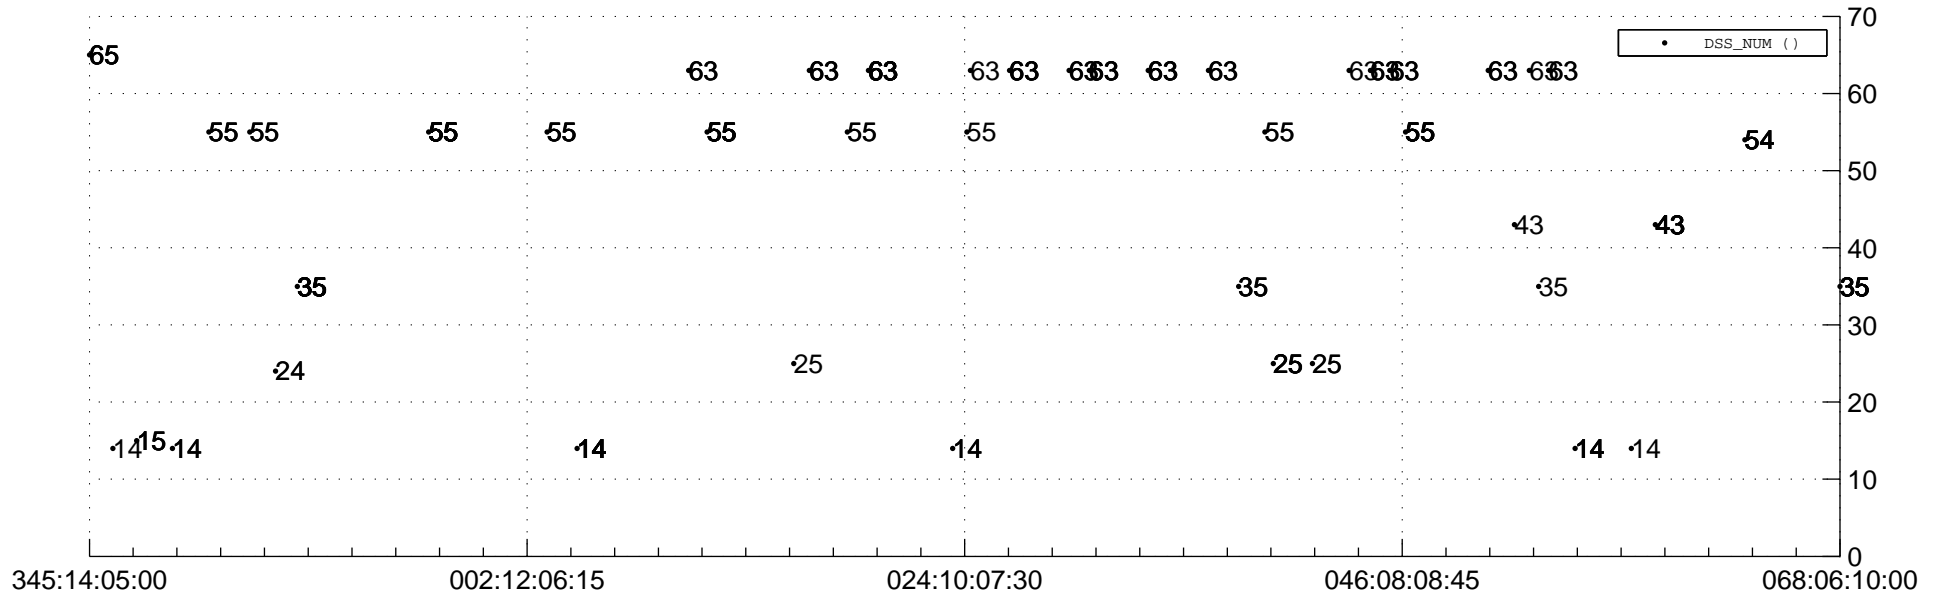

STEREO AHEAD Downlink Performance 2018:071

Number_of_Dropped_Frame

DSS_Station

Spacecraft Time (2017:345:14:05:00.000 -2018:068:06:10:00.000)

/disks/d81/project/stereo/mops/assessment/ahead/automation/output/engdump/yesterday/ahead_dp_2018_071.csv