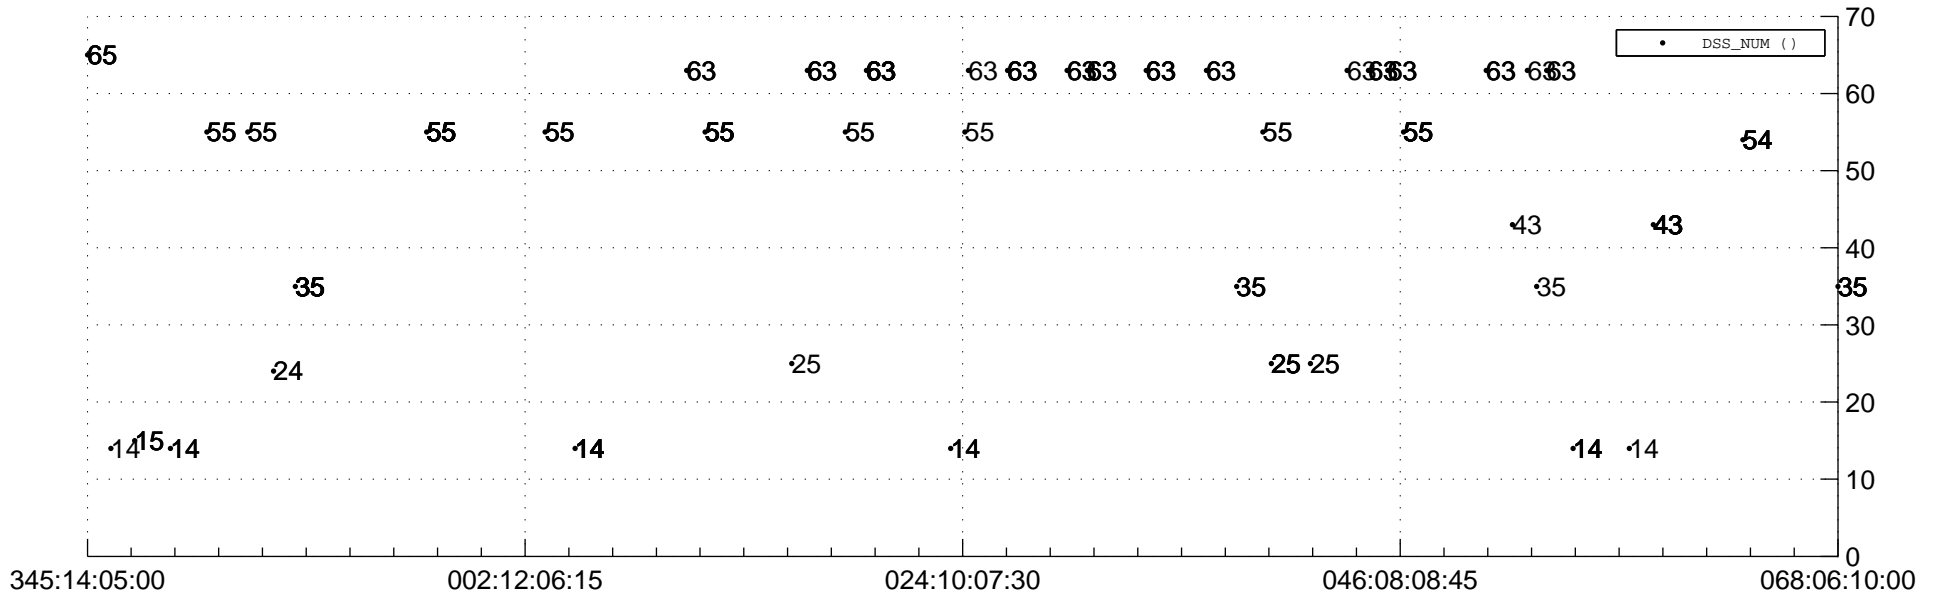

STEREO AHEAD Downlink Performance 2018:070

Number_of_Dropped_Frame

DSS_Station

Spacecraft Time (2017:345:14:05:00.000 -2018:068:06:10:00.000)

/disks/d81/project/stereo/mops/assessment/ahead/automation/output/engdump/yesterday/ahead_dp_2018_070.csv