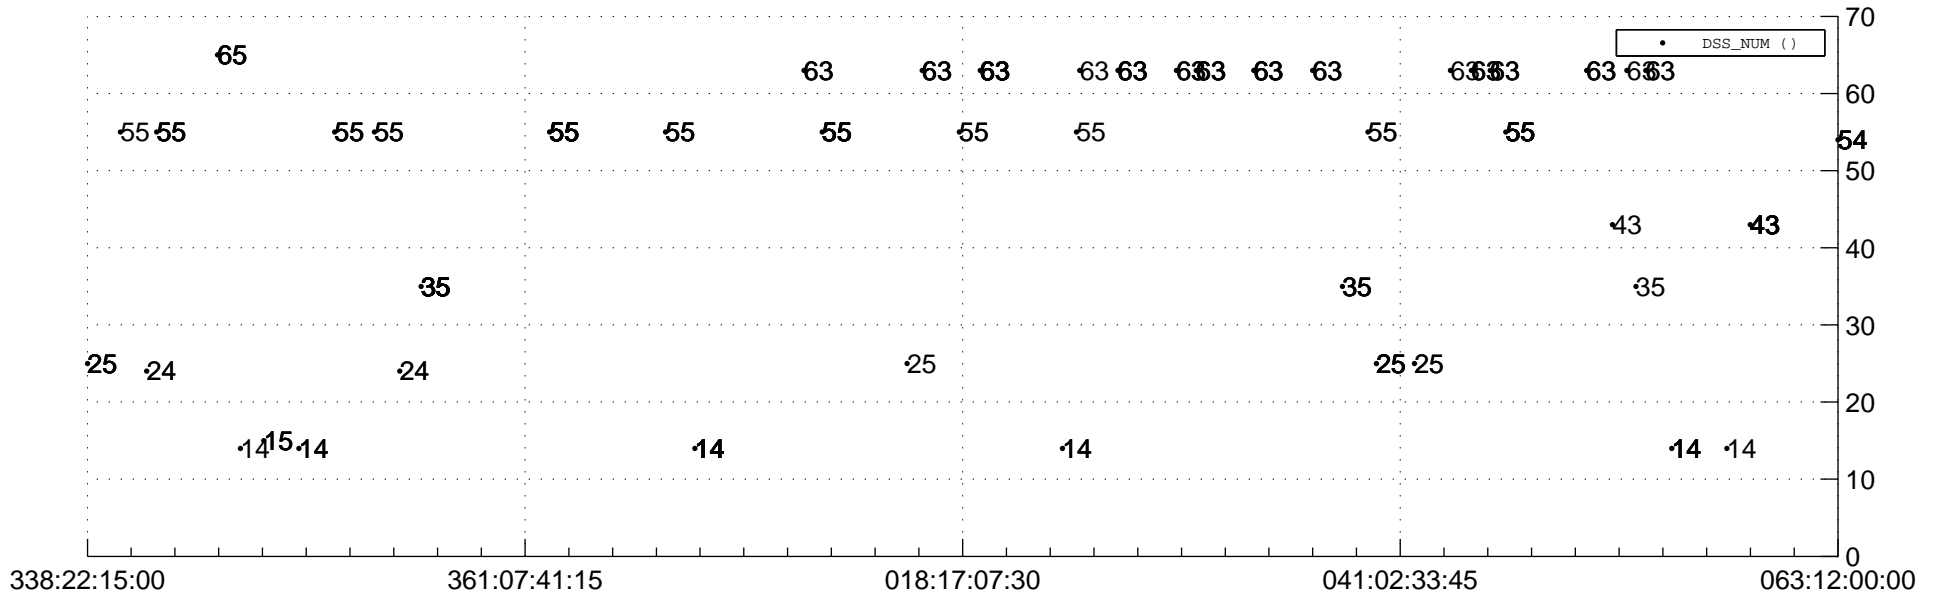

STEREO AHEAD Downlink Performance 2018:068

Number_of_Dropped_Frame

DSS_Station

Spacecraft Time (2017:338:22:15:00.000 -2018:063:12:00:00.000)

/disks/d81/project/stereo/mops/assessment/ahead/automation/output/engdump/yesterdaily/ahead_dp_2018_068.csv