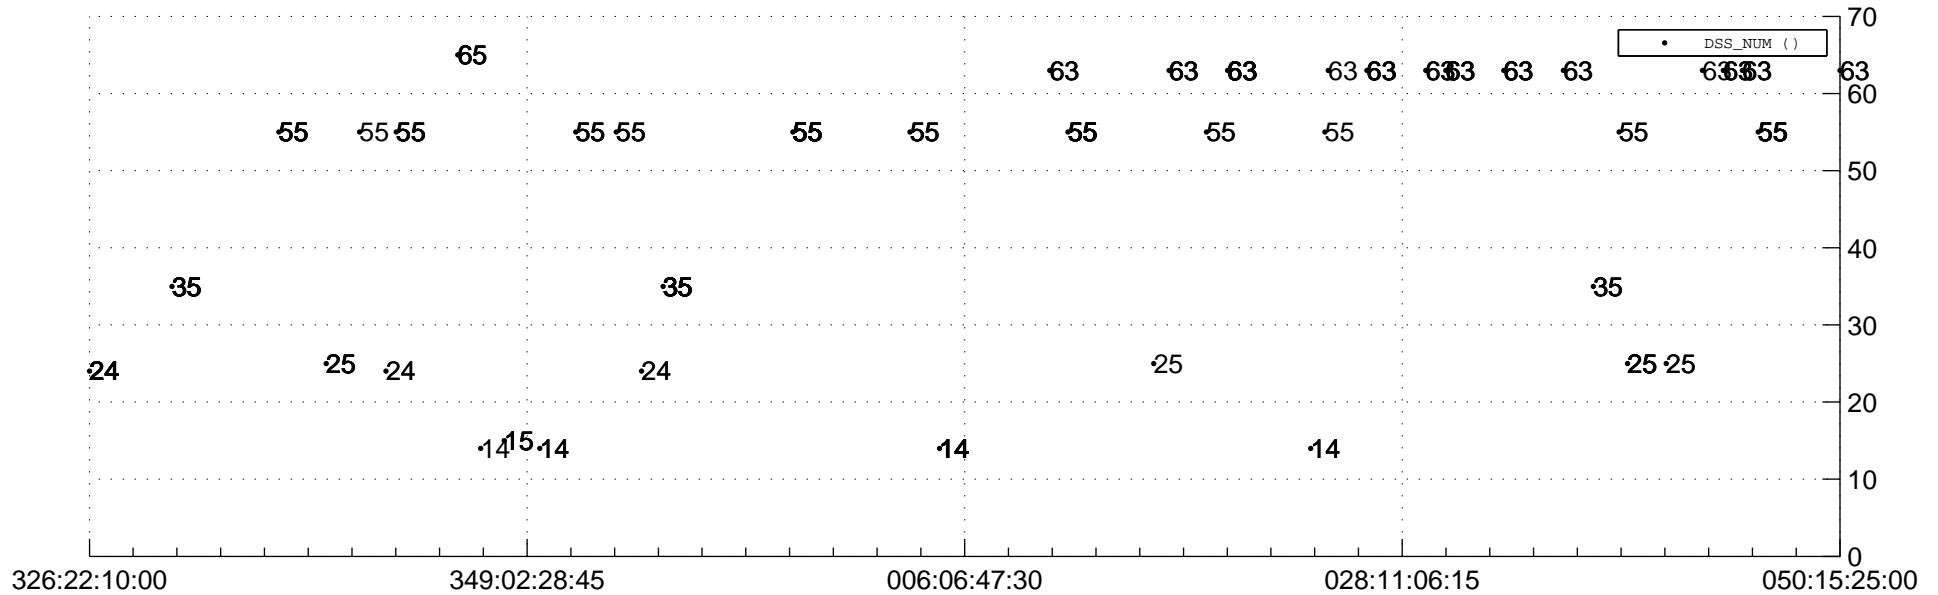

STEREO AHEAD Downlink Performance 2018:051

Number_of_Dropped_Frame

DSS_Station

Spacecraft Time (2017:326:22:10:00.000 -2018:050:15:25:00.000)

/disks/d81/project/stereo/mops/assessment/ahead/automation/output/engdump/yesterday/ahead_dp_2018_051.csv