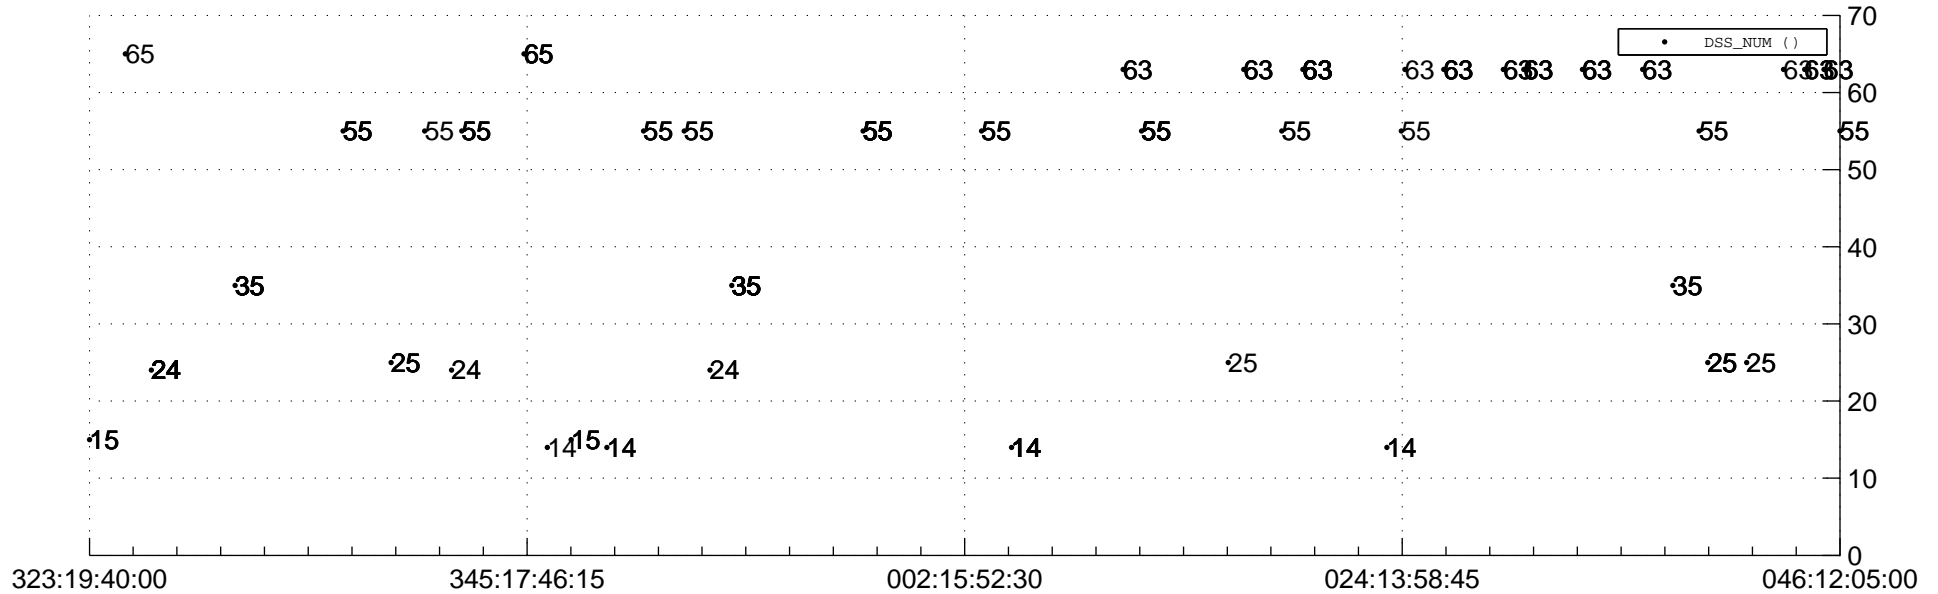

STEREO AHEAD Downlink Performance 2018:047

Number_of_Dropped_Frame

DSS_Station

Spacecraft Time (2017:323:19:40:00.000 -2018:046:12:05:00.000)

/disks/d81/project/stereo/mops/assessment/ahead/automation/output/engdump/yesterdaily/ahead_dp_2018_047.csv