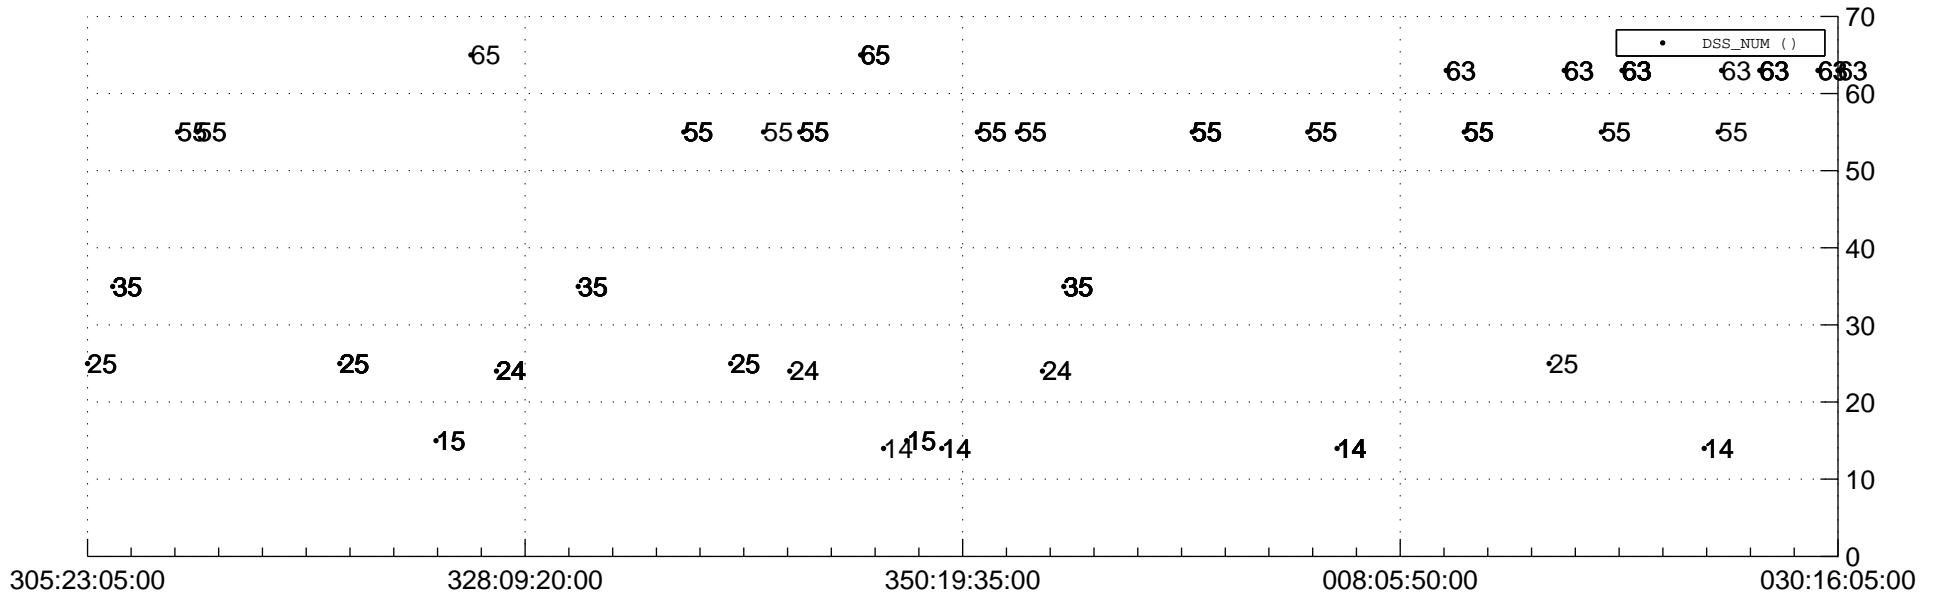

STEREO AHEAD Downlink Performance 2018:031

Number_of_Dropped_Frame

84

74

DSS_Station

Spacecraft Time (2017:305:23:05:00.000 -2018:030:16:05:00.000)

/disks/d81/project/stereo/mops/assessment/ahead/automation/output/engdump/yesterdaily/ahead_dp_2018_031.csv