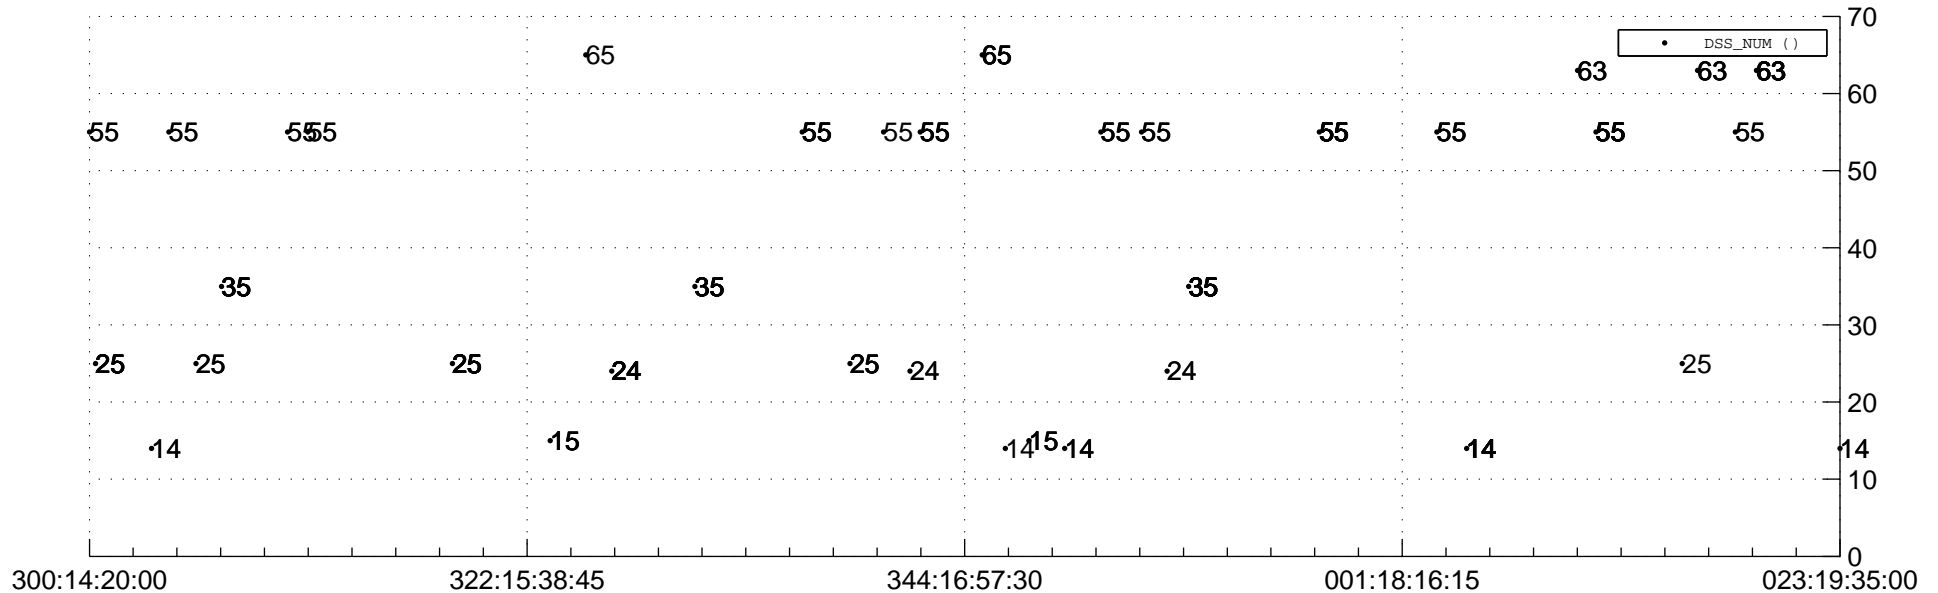

STEREO AHEAD Downlink Performance 2018:024

Number_of_Dropped_Frame

84

74

DSS_Station

Spacecraft Time (2017:300:14:20:00.000 -2018:023:19:35:00.000)

/disks/d81/project/stereo/mops/assessment/ahead/automation/output/engdump/yesterdaily/ahead_dp_2018_024.csv