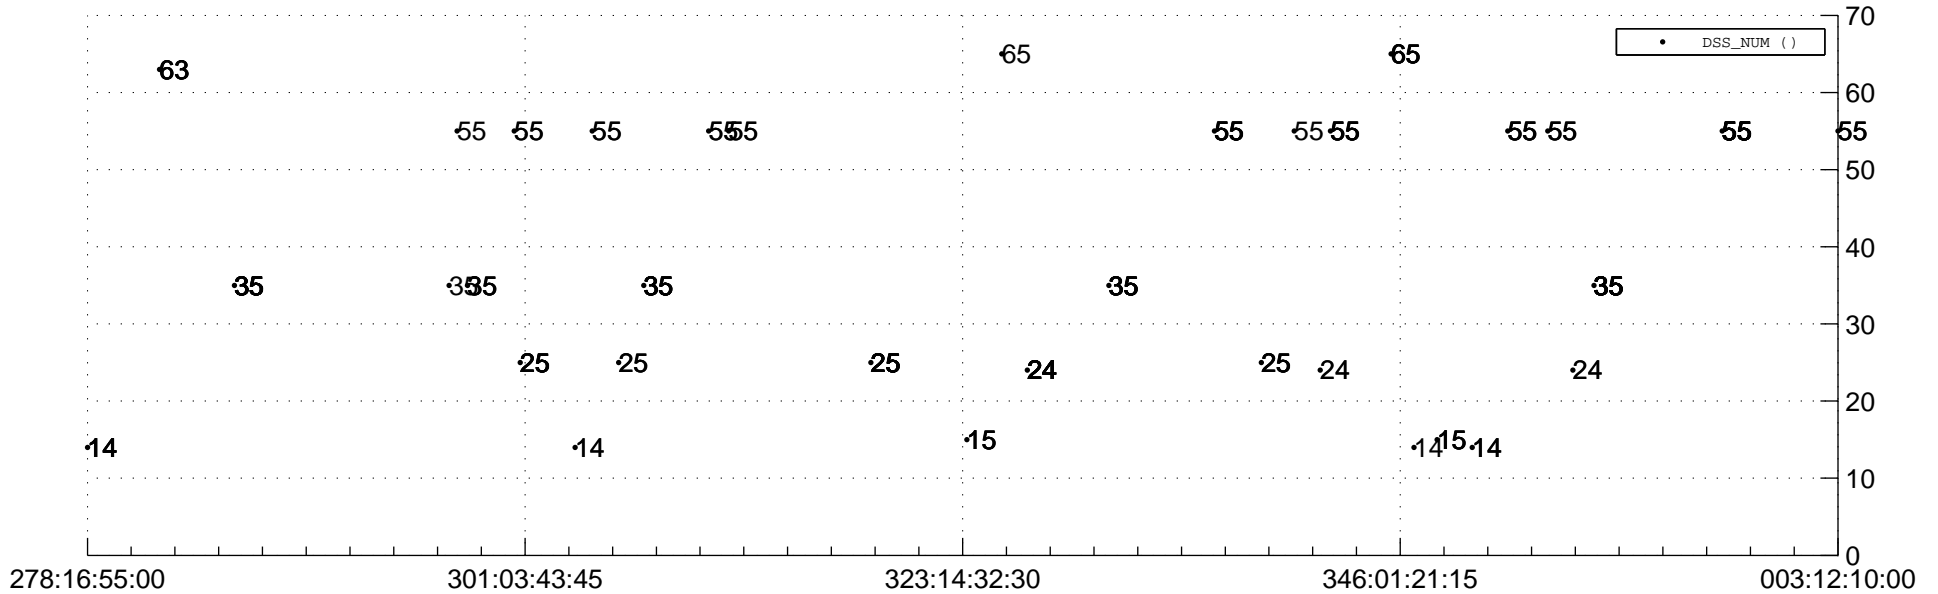

STEREO AHEAD Downlink Performance 2018:004

Number_of_Dropped_Frame

84

84

74 DSS_Station

Spacecraft Time (2017:278:16:55:00.000 -2018:003:12:10:00.000)

/disks/d81/project/stereo/mops/assessment/ahead/automation/output/engdump/yesterdaily/ahead_dp_2018_004.csv