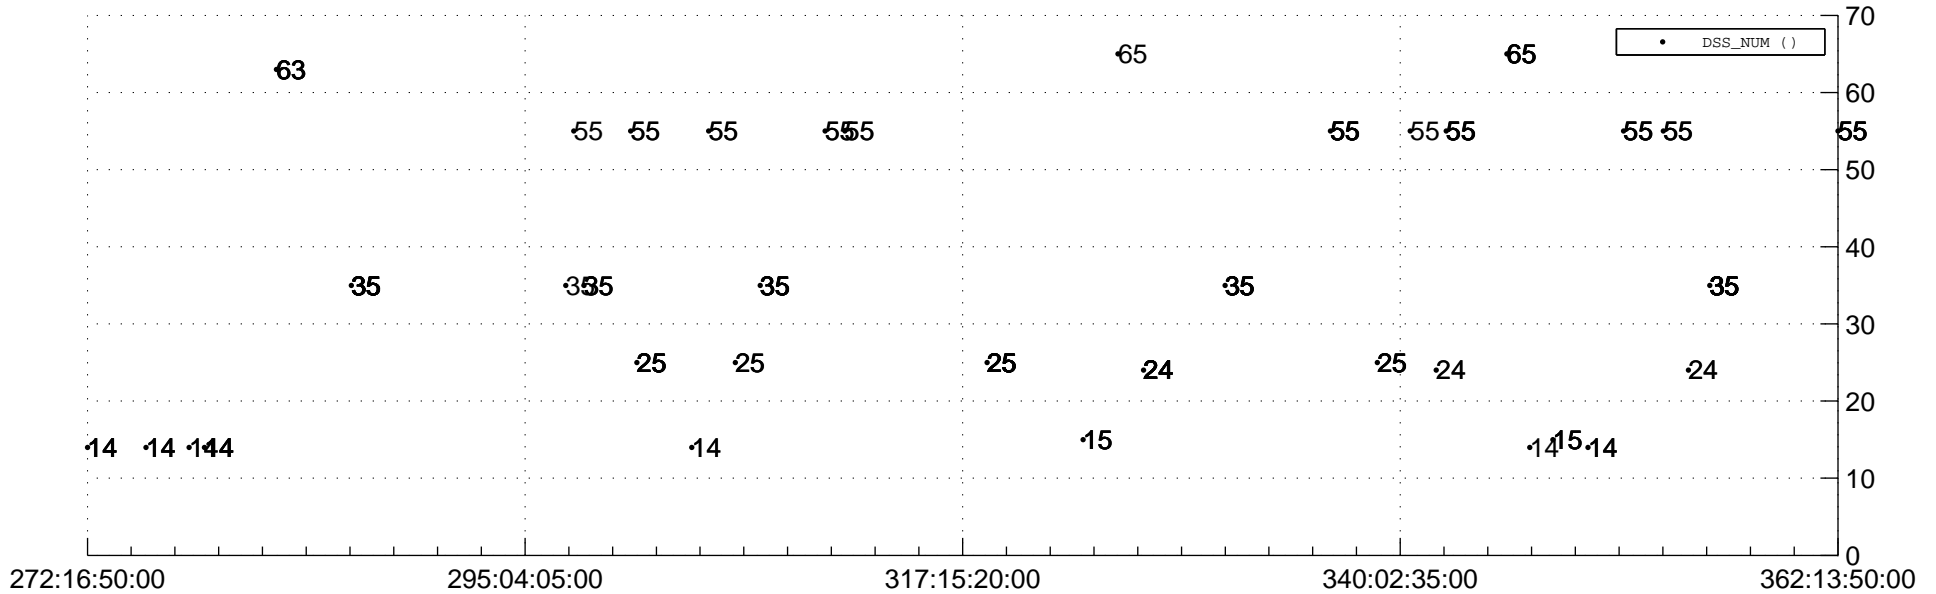

STEREO AHEAD Downlink Performance 2017:364

Number_of_Dropped_Frame

84

84

DSS Station

Spacecraft Time (2017:272:16:50:00.000 -2017:362:13:50:00.000)

/disks/d81/project/stereo/mops/assessment/ahead/automation/output/engdump/yesterdaily/ahead_dp_2017_364.csv