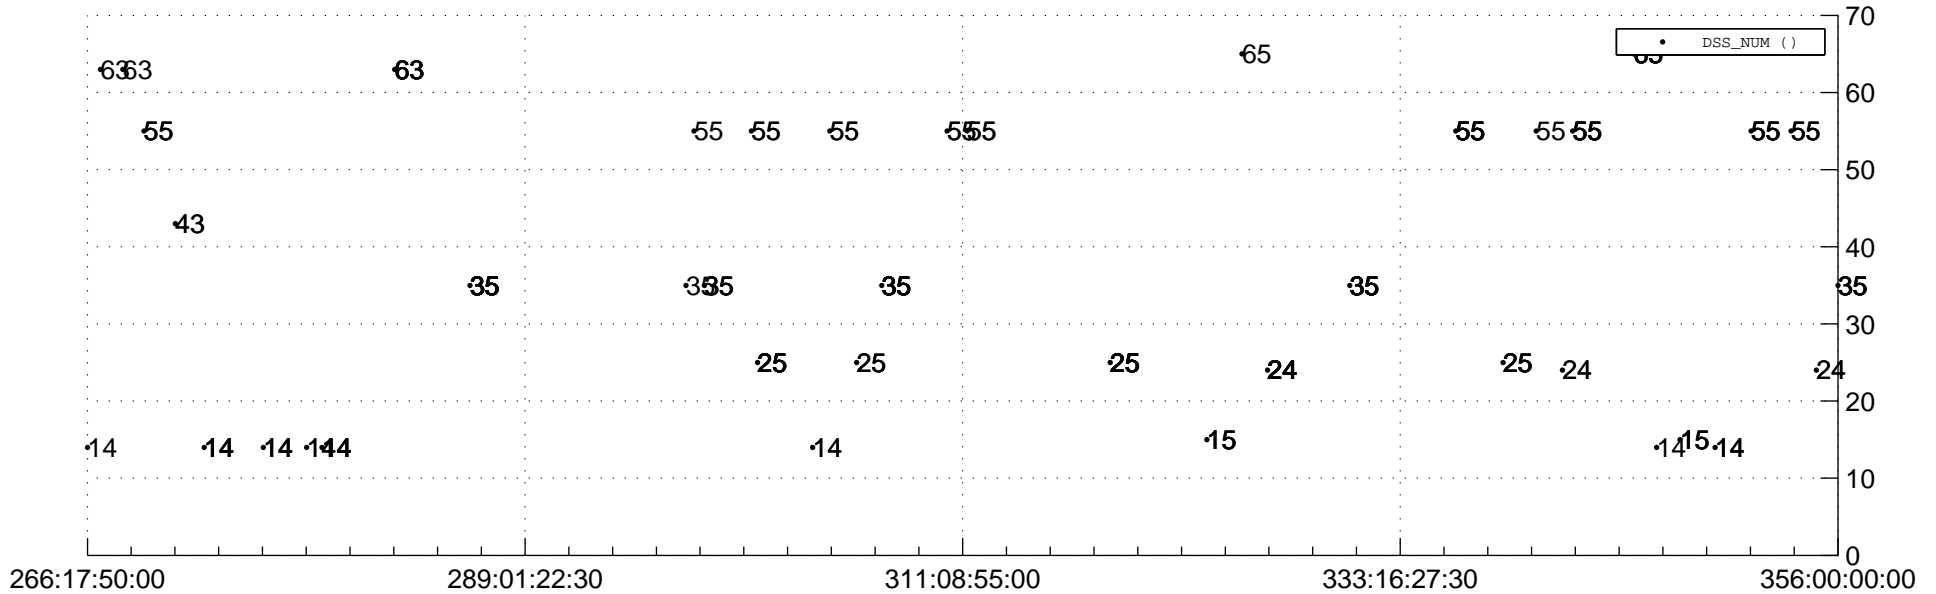

STEREO AHEAD Downlink Performance 2017:358

Number_of_Dropped_Frame

84

84

DSS_Station74

Spacecraft Time (2017:266:17:50:00.000 -2017:356:00:00:00.000)

/disks/d81/project/stereo/mops/assessment/ahead/automation/output/engdump/yesterdaily/ahead_dp_2017_358.csv