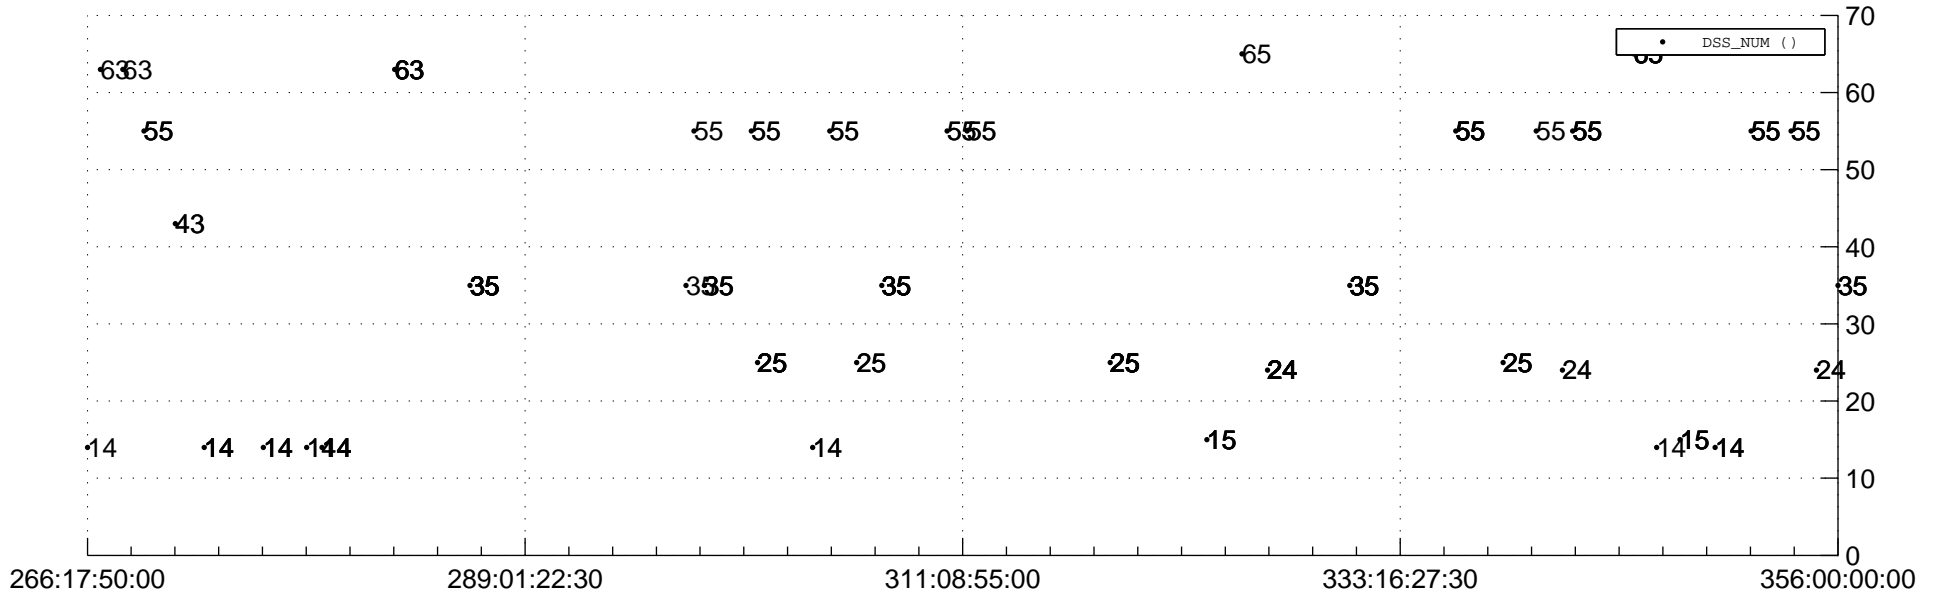

STEREO AHEAD Downlink Performance 2017:357

Number_of_Dropped_Frame

84

84

DSS_Station74

Spacecraft Time (2017:266:17:50:00.000 -2017:356:00:00:00.000)

/disks/d81/project/stereo/mops/assessment/ahead/automation/output/engdump/yesterday/ahead_dp_2017_357.csv