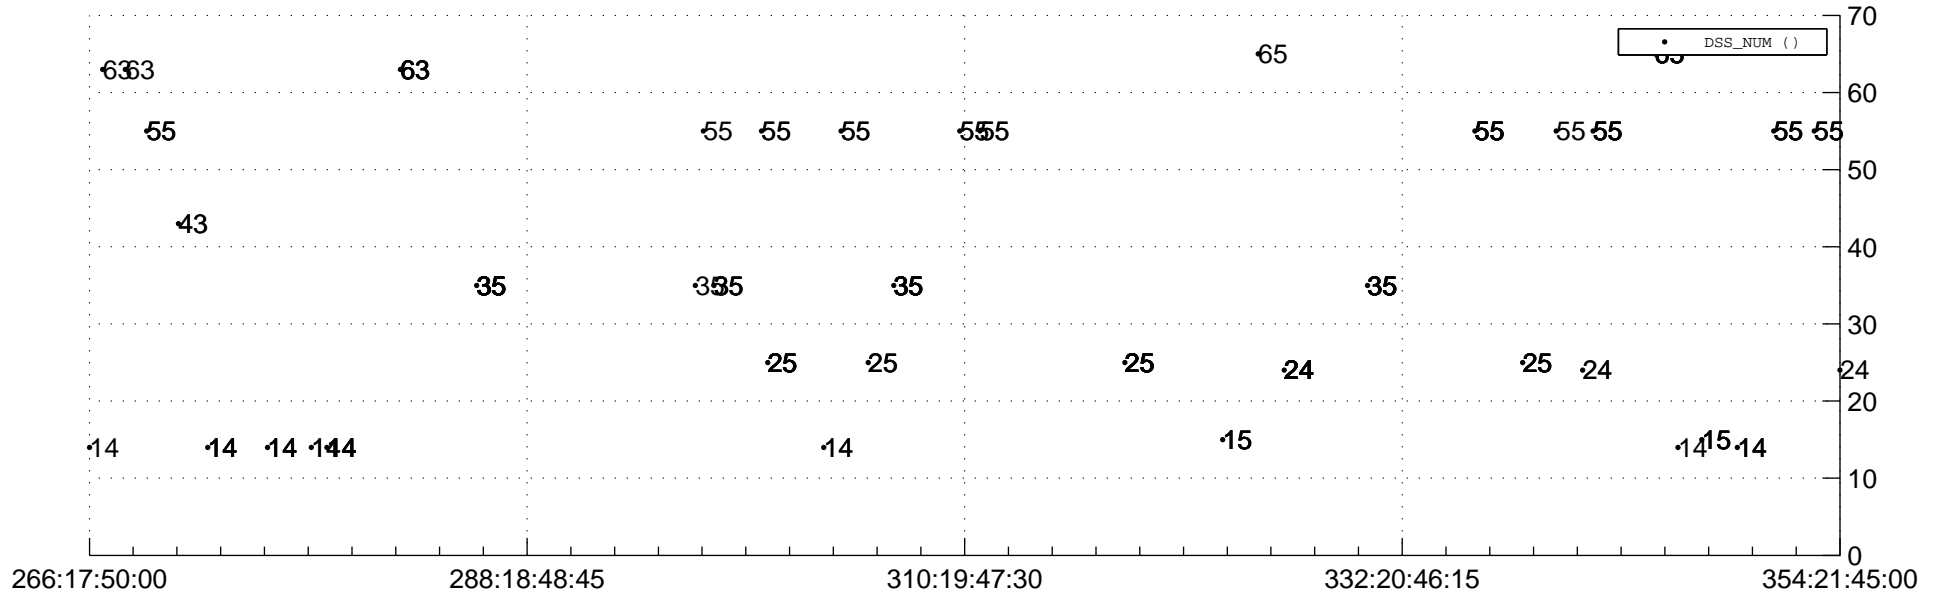

STEREO AHEAD Downlink Performance 2017:355

Number_of_Dropped_Frame

84

84

DSS_Station 74

Spacecraft Time (2017:266:17:50:00.000 -2017:354:21:45:00.000)

/disks/d81/project/stereo/mops/assessment/ahead/automation/output/engdump/yesterdaily/ahead_dp_2017_355.csv