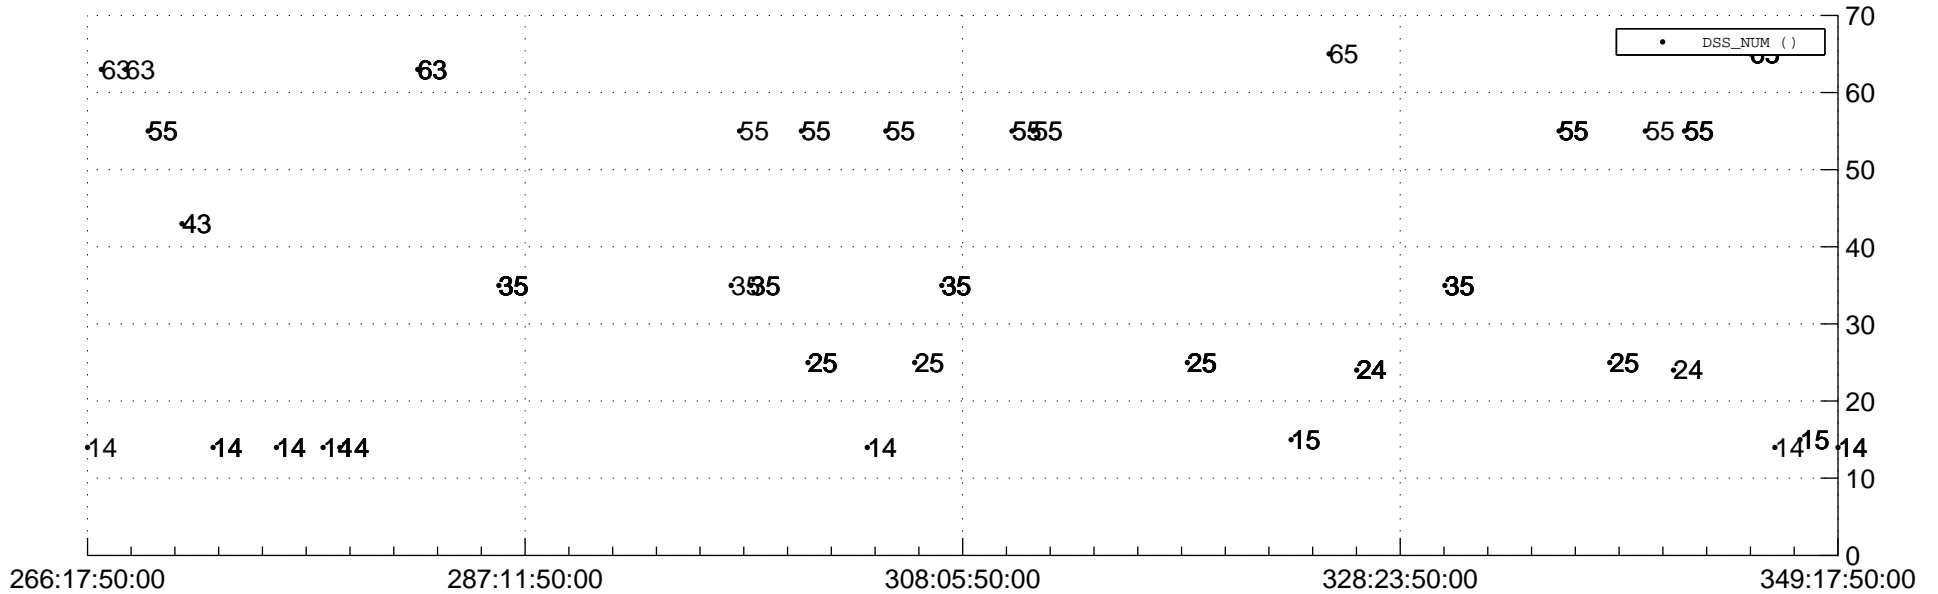

STEREO AHEAD Downlink Performance 2017:351

Number_of_Dropped_Frame

84

84

DSS_Station

74

Spacecraft Time (2017:266:17:50:00.000 -2017:349:17:50:00.000)

/disks/d81/project/stereo/mops/assessment/ahead/automation/output/engdump/yesterdaily/ahead_dp_2017_351.csv