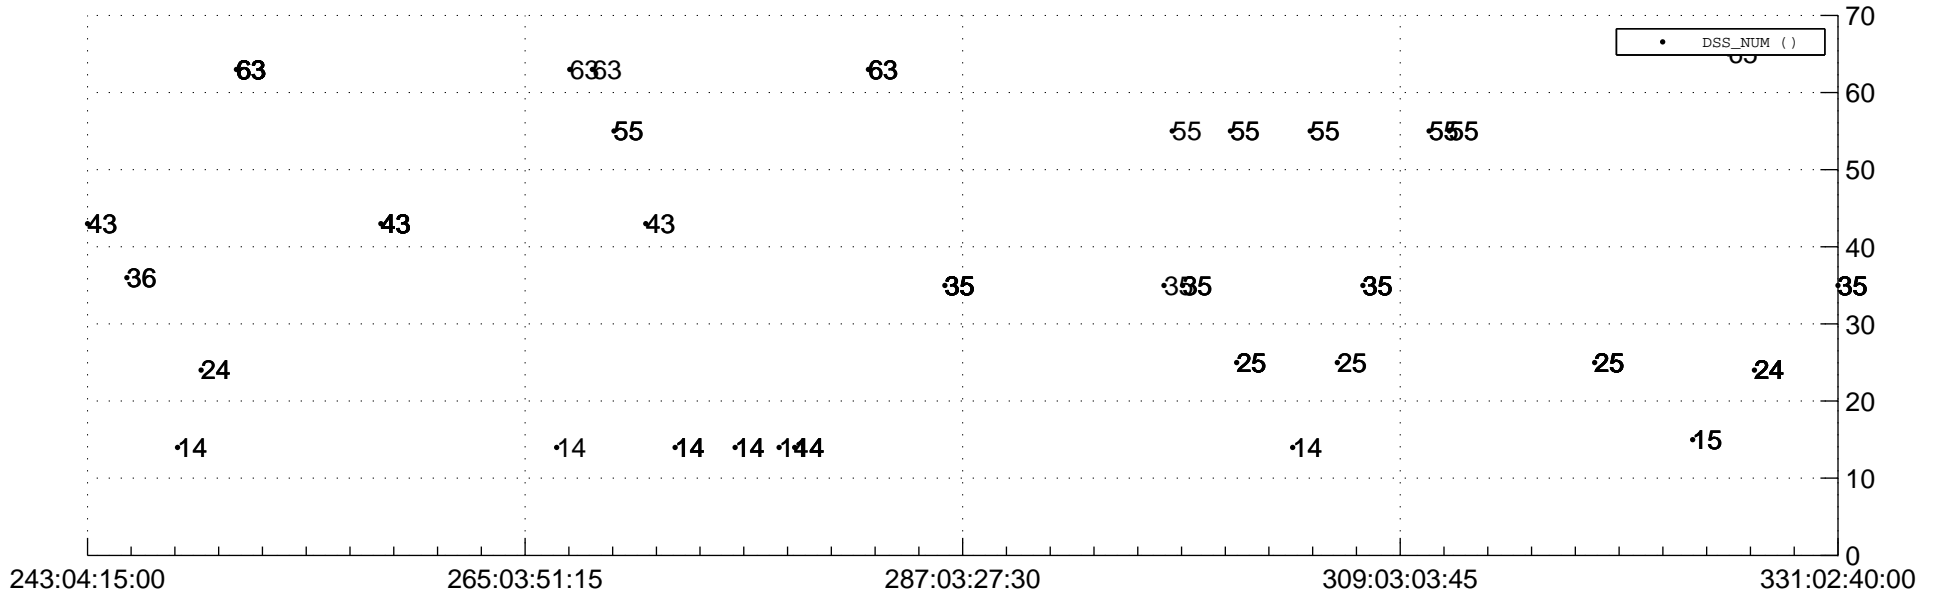

STEREO AHEAD Downlink Performance 2017:336

Number_of_Dropped_Frame

84

84

DSS_Station

Spacecraft Time (2017:243:04:15:00.000 -2017:331:02:40:00.000)

/disks/d81/project/stereo/mops/assessment/ahead/automation/output/engdump/yesterday/ahead_dp_2017_336.csv