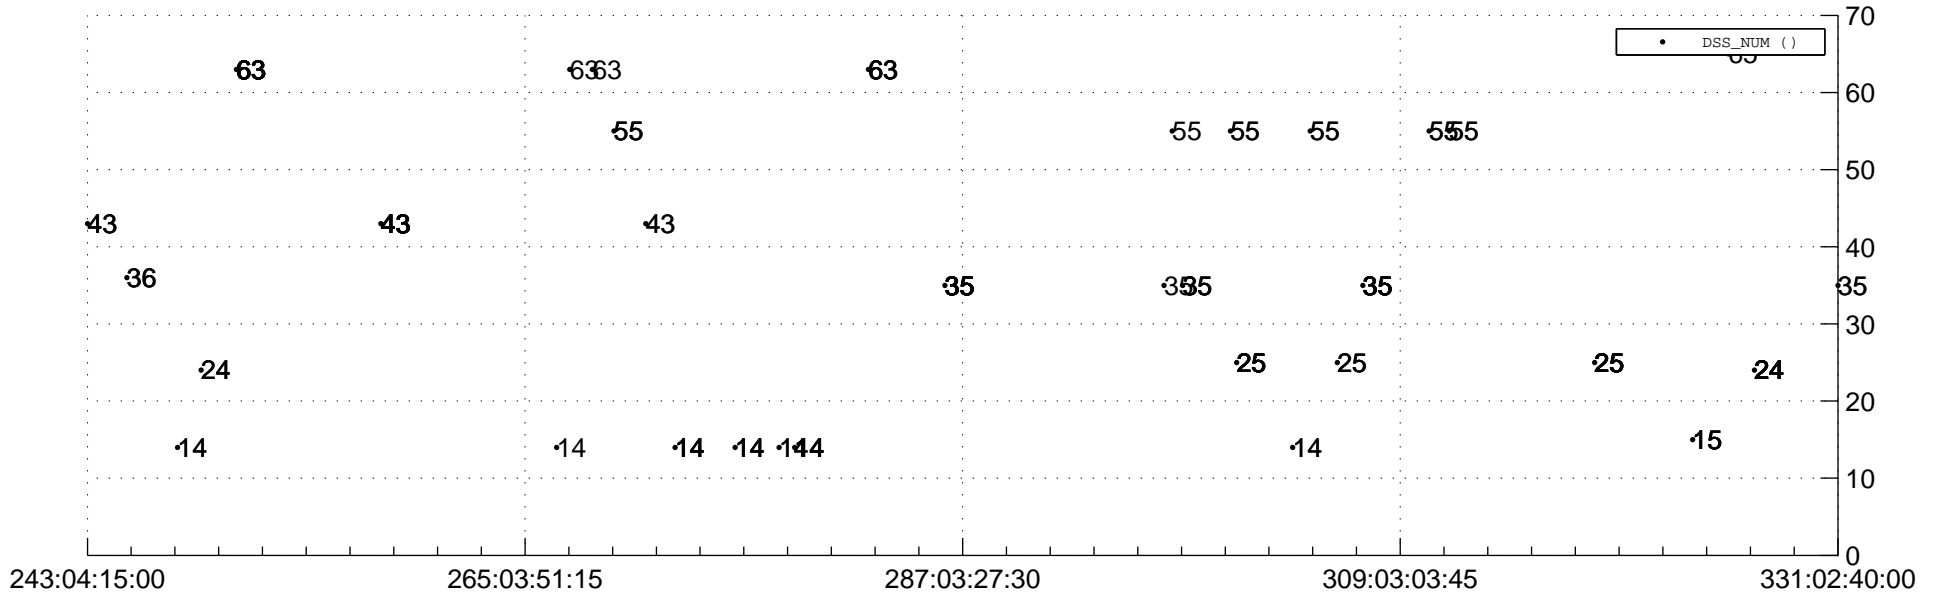

STEREO AHEAD Downlink Performance 2017:332

Number_of_Dropped_Frame

84

84

DSS_Station

Spacecraft Time (2017:243:04:15:00.000 -2017:331:02:40:00.000)

/disks/d81/project/stereo/mops/assessment/ahead/automation/output/engdump/yesterday/ahead_dp_2017_332.csv