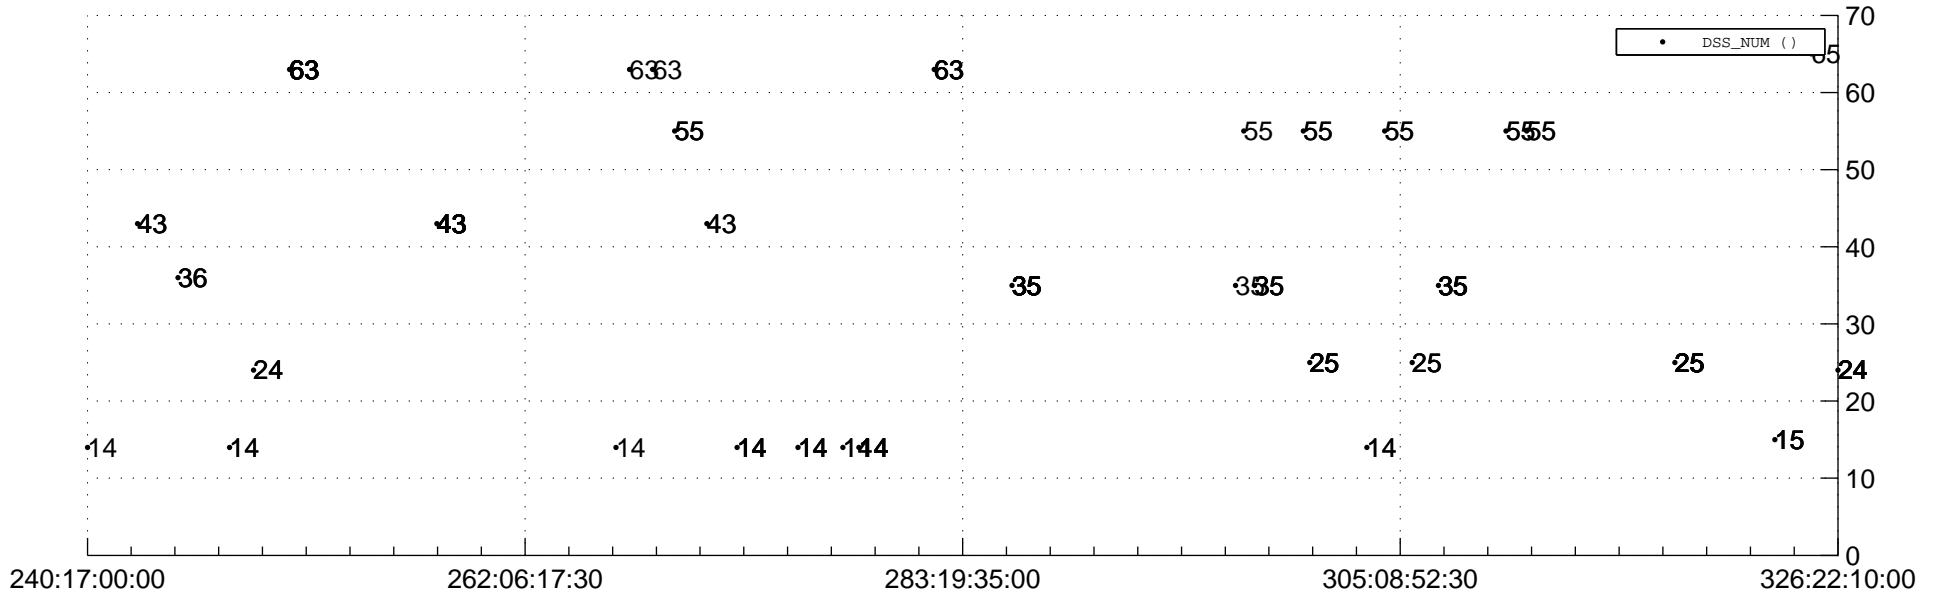

STEREO AHEAD Downlink Performance 2017:329

Number_of_Dropped_Frame

84

84

DSS_Station

Spacecraft Time (2017:240:17:00:00.000 -2017:326:22:10:00.000)

/disks/d81/project/stereo/mops/assessment/ahead/automation/output/engdump/yesterdaily/ahead_dp_2017_329.csv