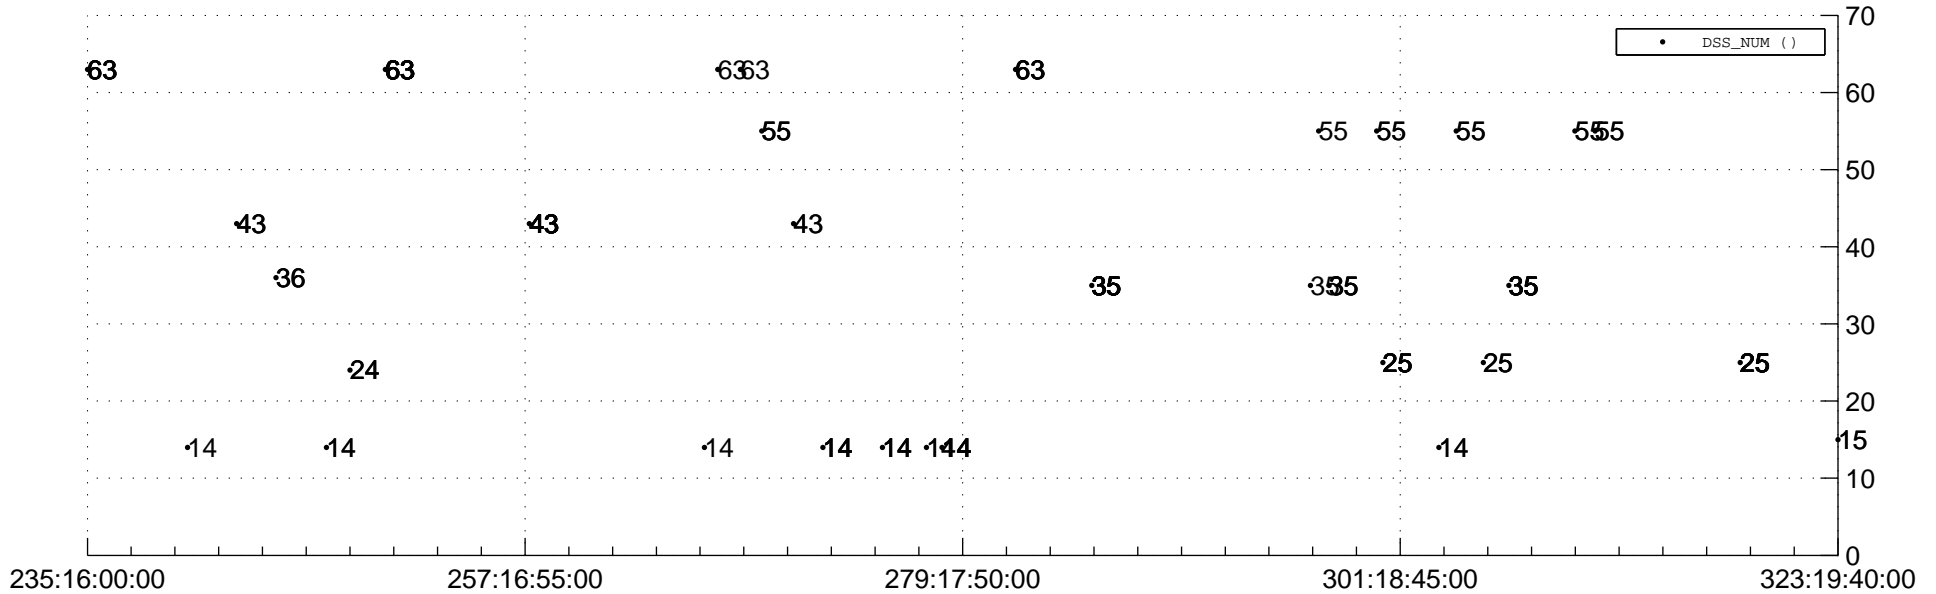

STEREO AHEAD Downlink Performance 2017:324

Number_of_Dropped_Frame

84

84

DSS_Station

74

Spacecraft Time (2017:235:16:00:00.000 -2017:323:19:40:00.000)

/disks/d81/project/stereo/mops/assessment/ahead/automation/output/engdump/yesterdaily/ahead_dp_2017_324.csv