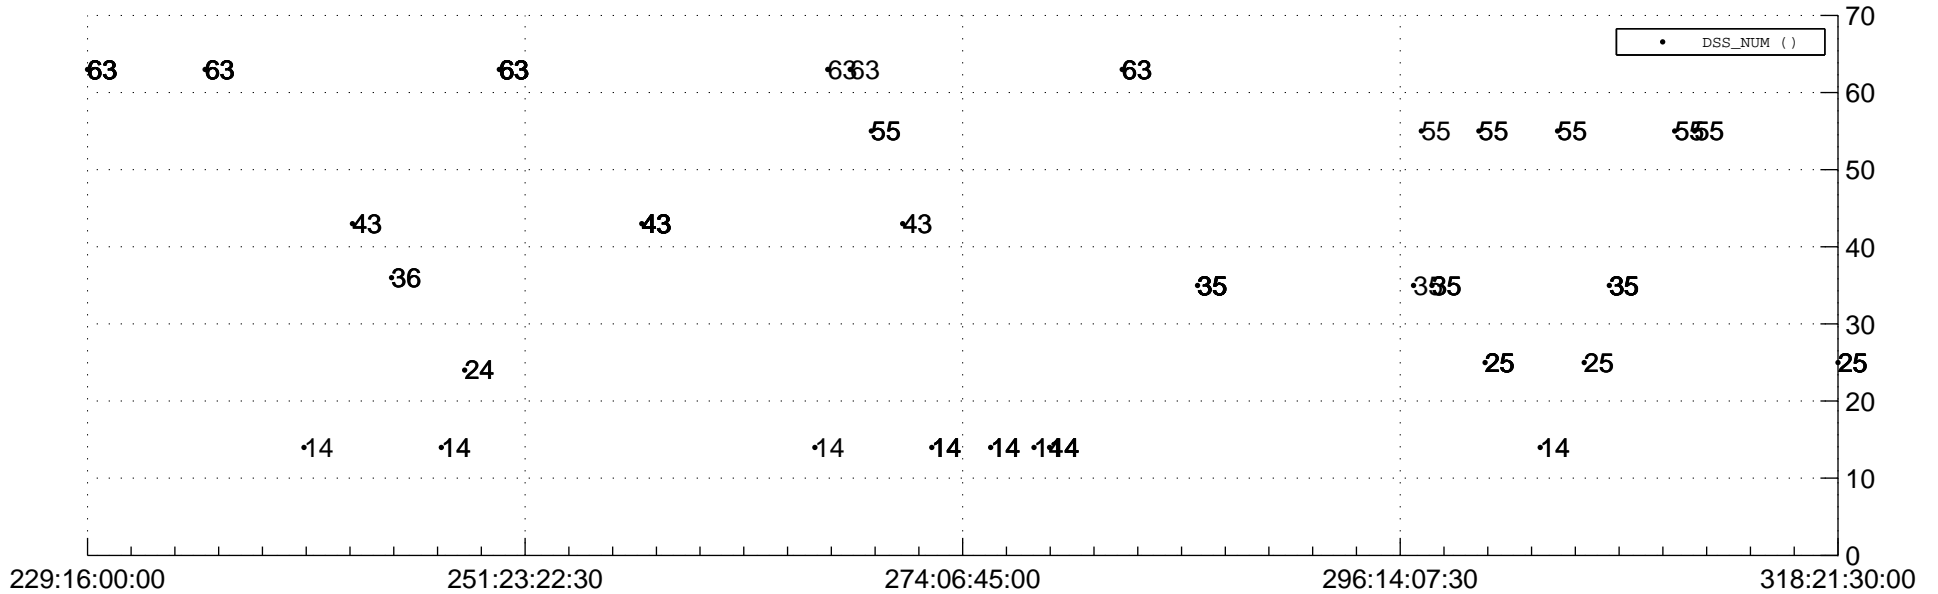

STEREO AHEAD Downlink Performance 2017:321

Number_of_Dropped_Frame

84

84

DSS_Station

Spacecraft Time (2017:229:16:00:00.000 -2017:318:21:30:00.000)

/disks/d81/project/stereo/mops/assessment/ahead/automation/output/engdump/yesterdaily/ahead_dp_2017_321.csv