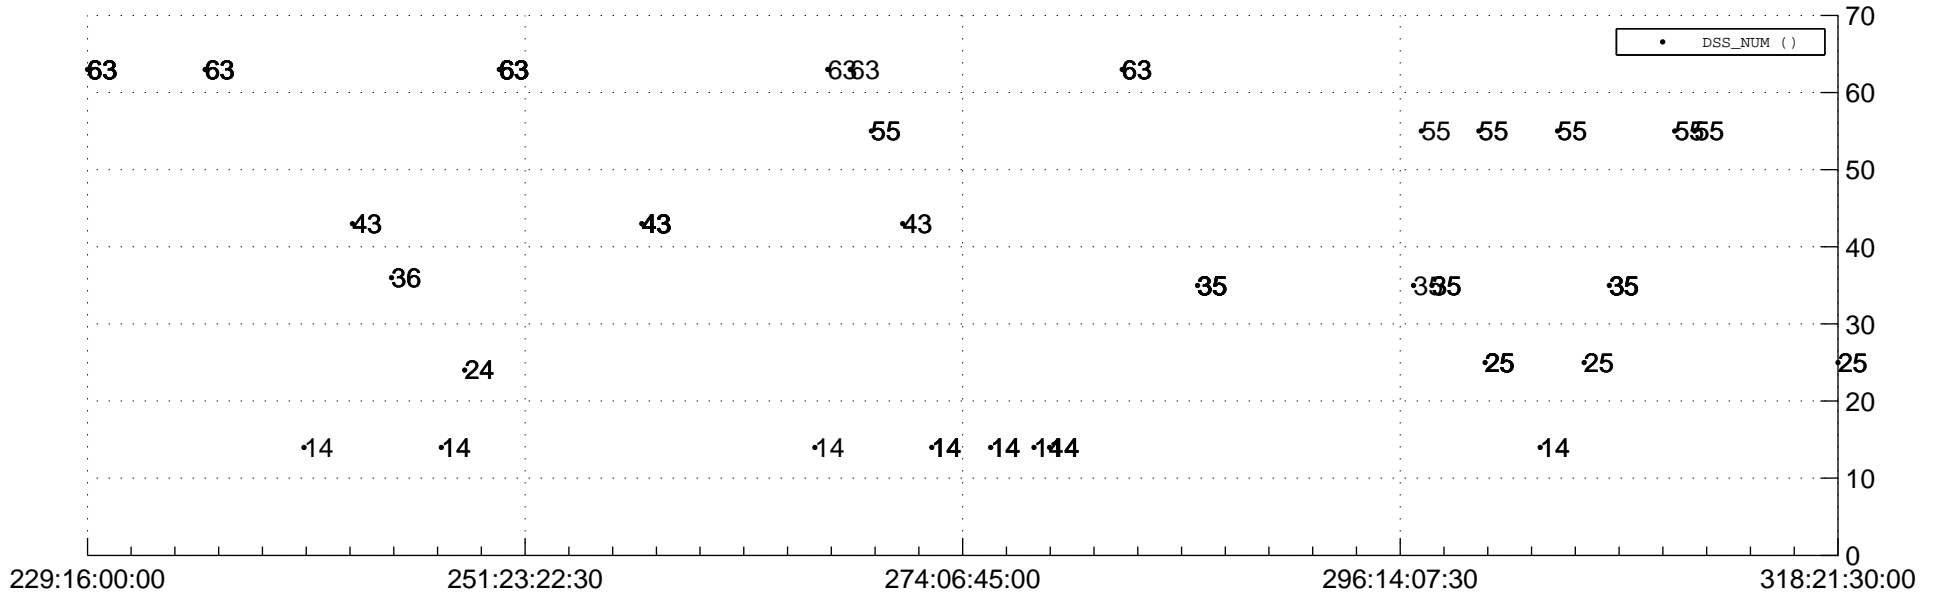

STEREO AHEAD Downlink Performance 2017:320

Number_of_Dropped_Frame

84

84

DSS_Station

Spacecraft Time (2017:229:16:00:00.000 -2017:318:21:30:00.000)

/disks/d81/project/stereo/mops/assessment/ahead/automation/output/engdump/yesterday/ahead_dp_2017_320.csv