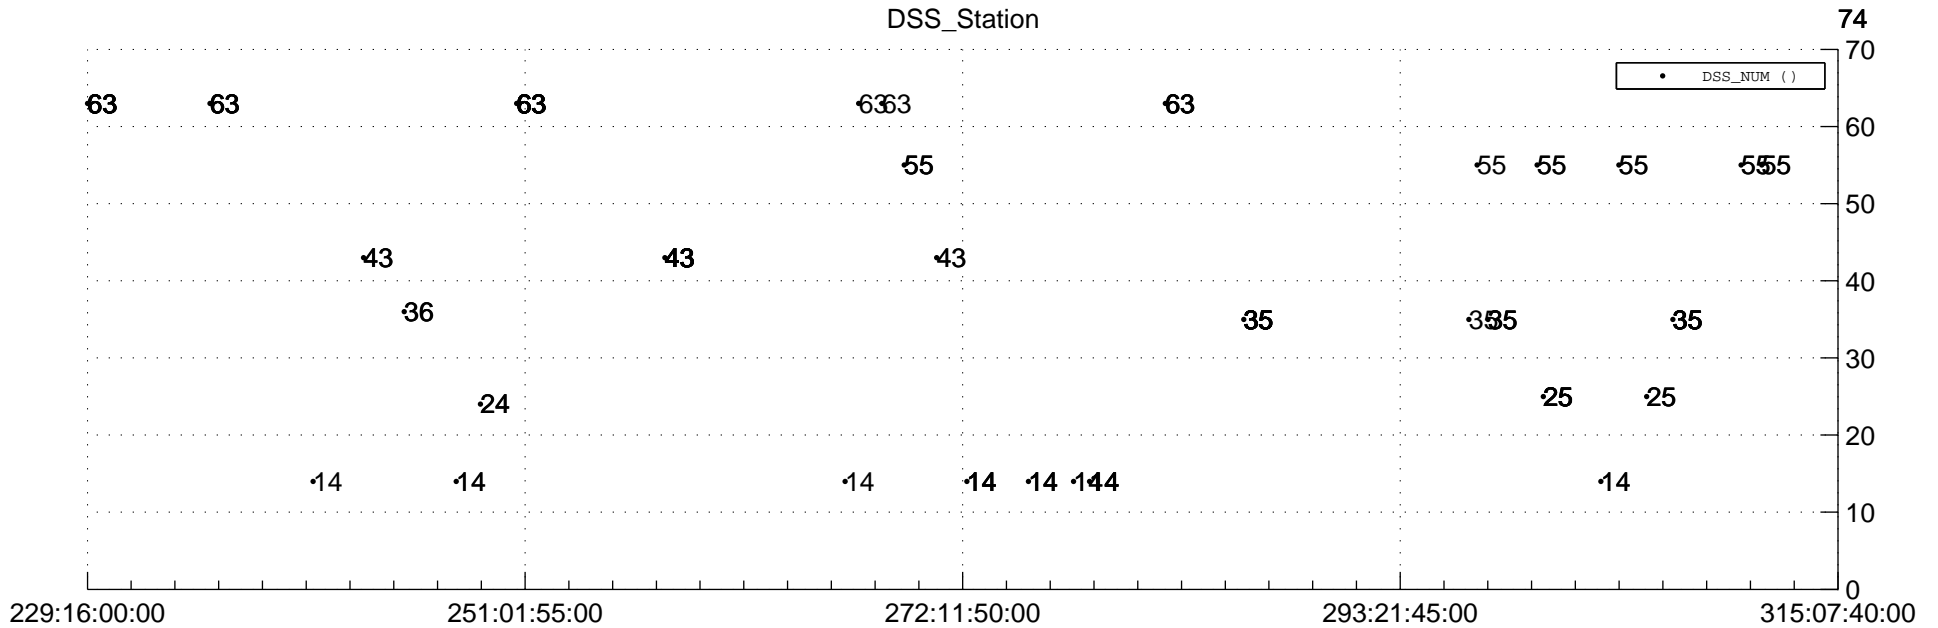

STEREO AHEAD Downlink Performance 2017:316

Number_of_Dropped_Frame

84

84

DSS_Station

Spacecraft Time (2017:229:16:00:00.000 -2017:315:07:40:00.000)

/disks/d81/project/stereo/mops/assessment/ahead/automation/output/engdump/yesterday/ahead_dp_2017_316.csv