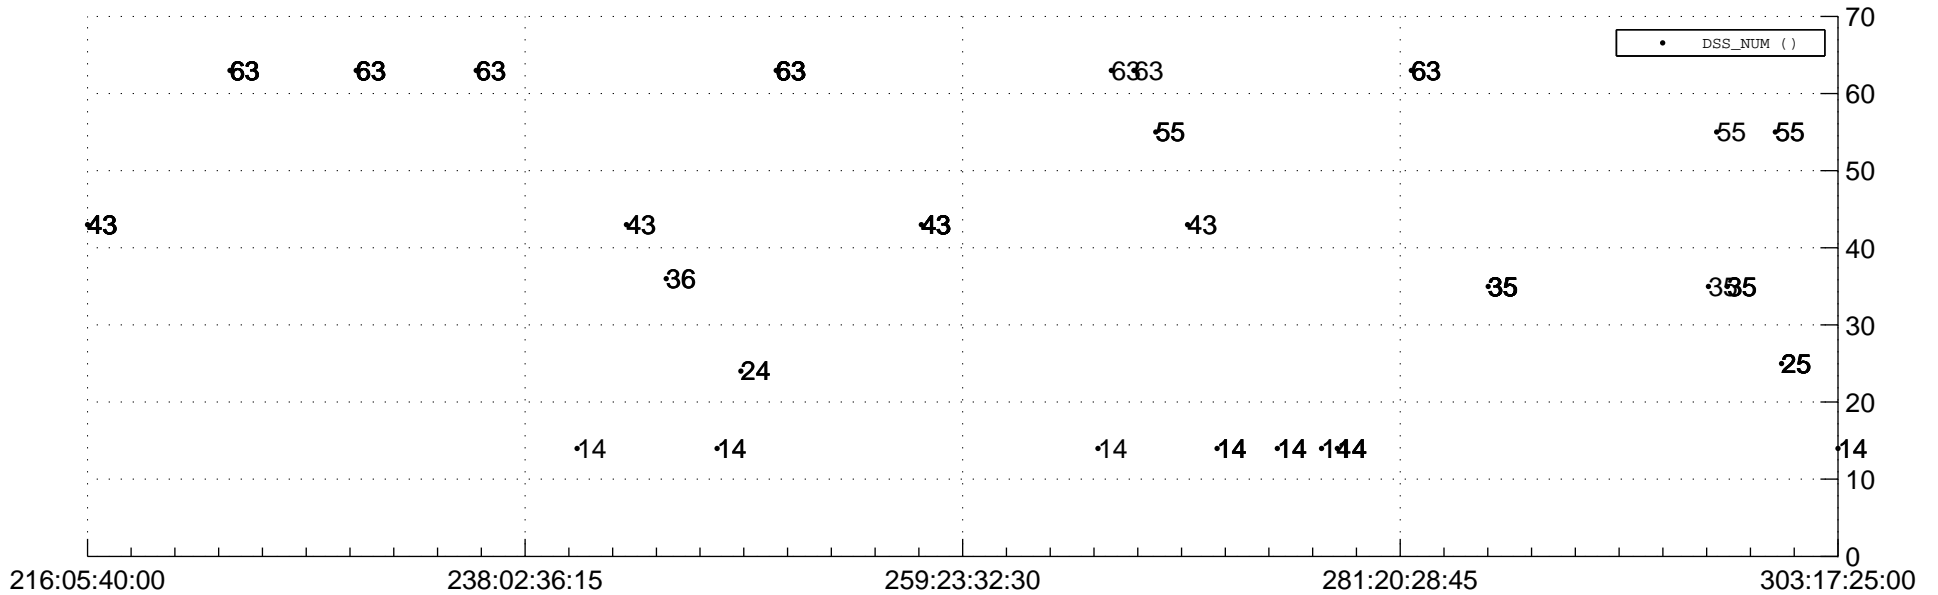

STEREO AHEAD Downlink Performance 2017:304

Number_of_Dropped_Frame

DSS_Station

Spacecraft Time (2017:216:05:40:00.000 -2017:303:17:25:00.000)

/disks/d81/project/stereo/mops/assessment/ahead/automation/output/engdump/yesterday/ahead_dp_2017_304.csv