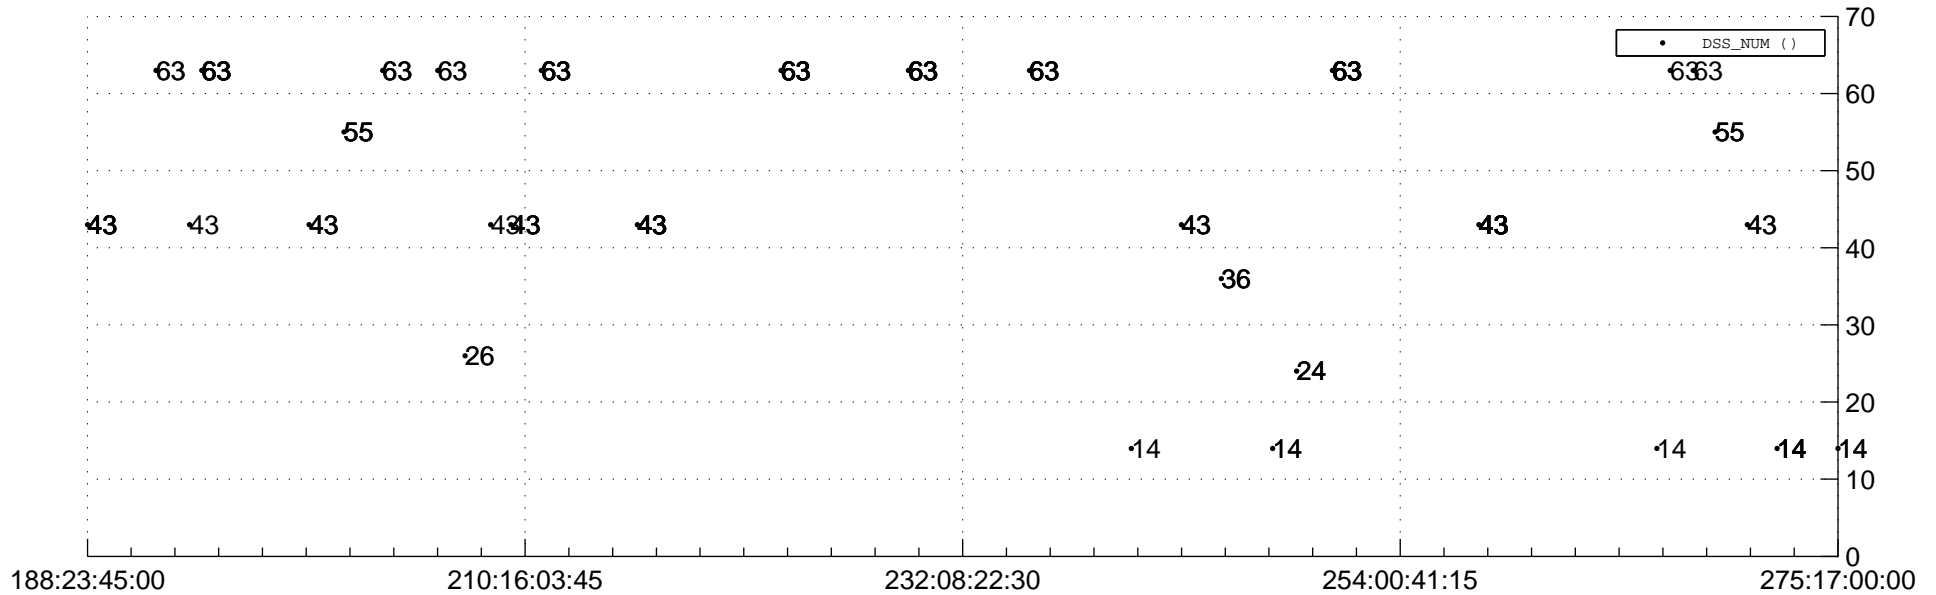

STEREO AHEAD Downlink Performance 2017:276

Number_of_Dropped_Frame

DSS_Station

Spacecraft Time (2017:188:23:45:00.000 -2017:275:17:00:00.000)

/disks/d81/project/stereo/mops/assessment/ahead/automation/output/engdump/yesterday/ahead_dp_2017_276.csv