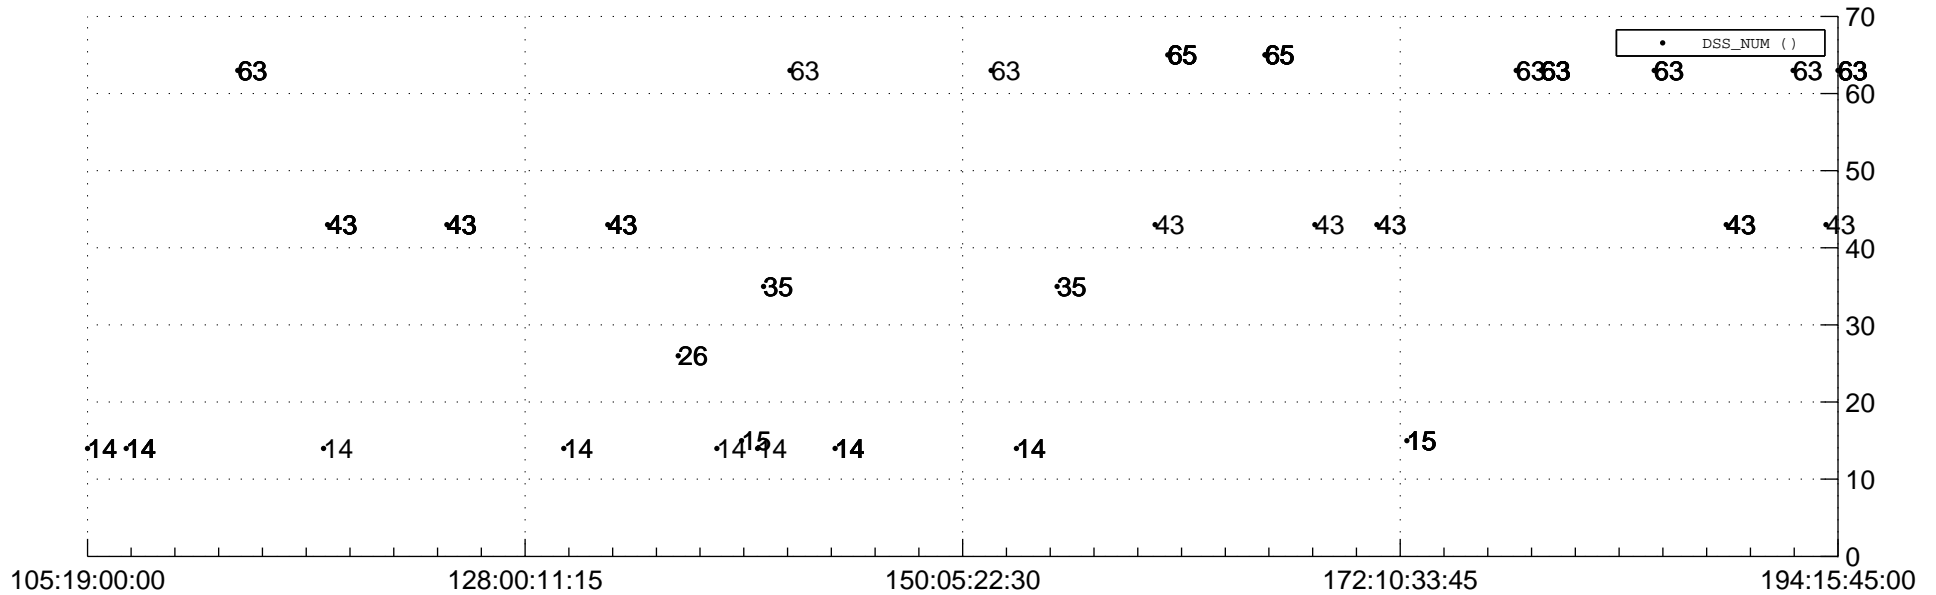

STEREO AHEAD Downlink Performance 2017:199

Number_of_Dropped_Frame

DSS_Station

Spacecraft Time (2017:105:19:00:00.000 -2017:194:15:45:00.000)

/disks/d81/project/stereo/mops/assessment/ahead/automation/output/engdump/yesterdaily/ahead_dp_2017_199.csv