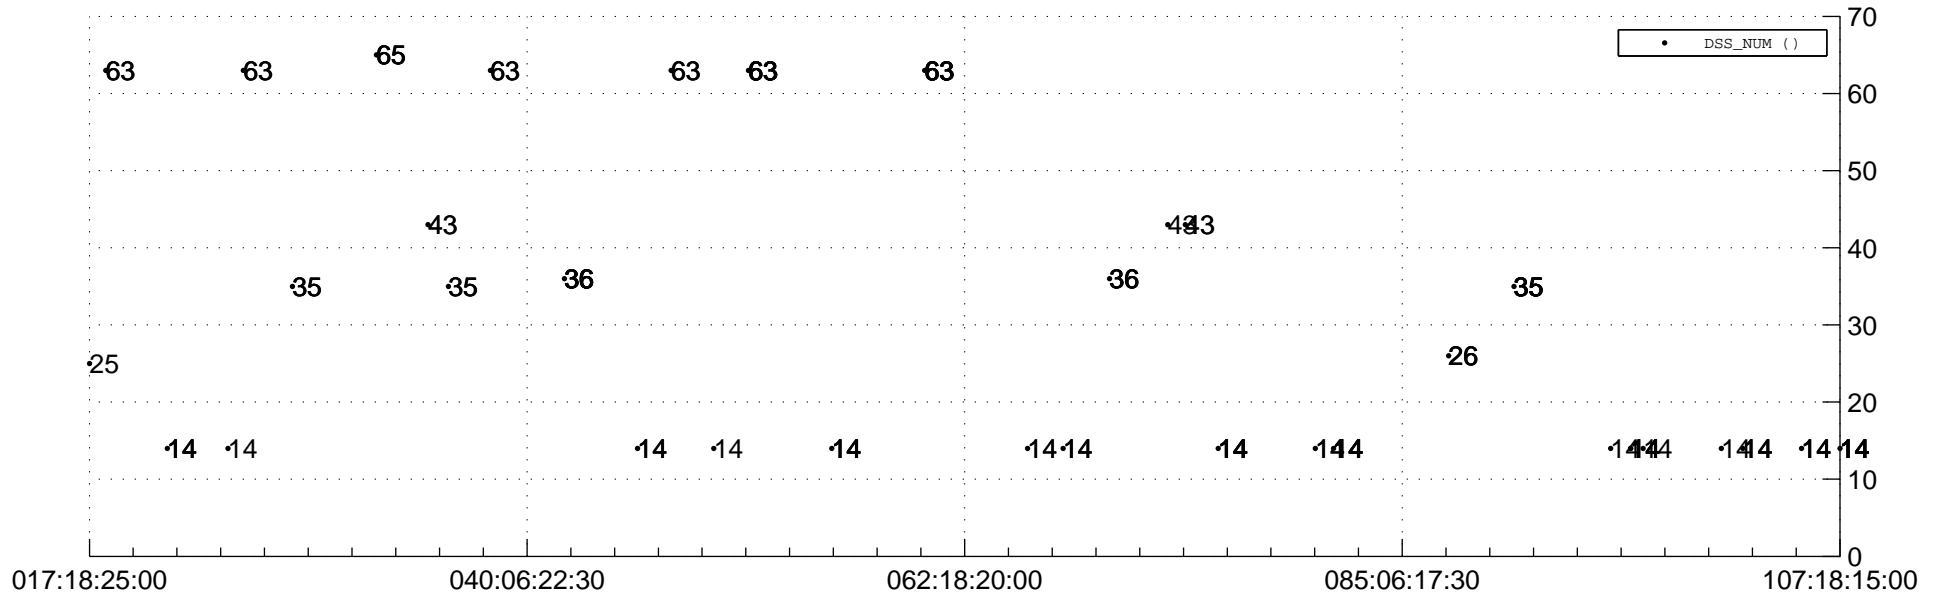

STEREO AHEAD Downlink Performance 2017:113

Number_of_Dropped_Frame

84

DSS_Station

Spacecraft Time (2017:017:18:25:00.000 -2017:107:18:15:00.000)

/disks/d81/project/stereo/mops/assessment/ahead/automation/output/engdump/yesterday/ahead_dp_2017_113.csv