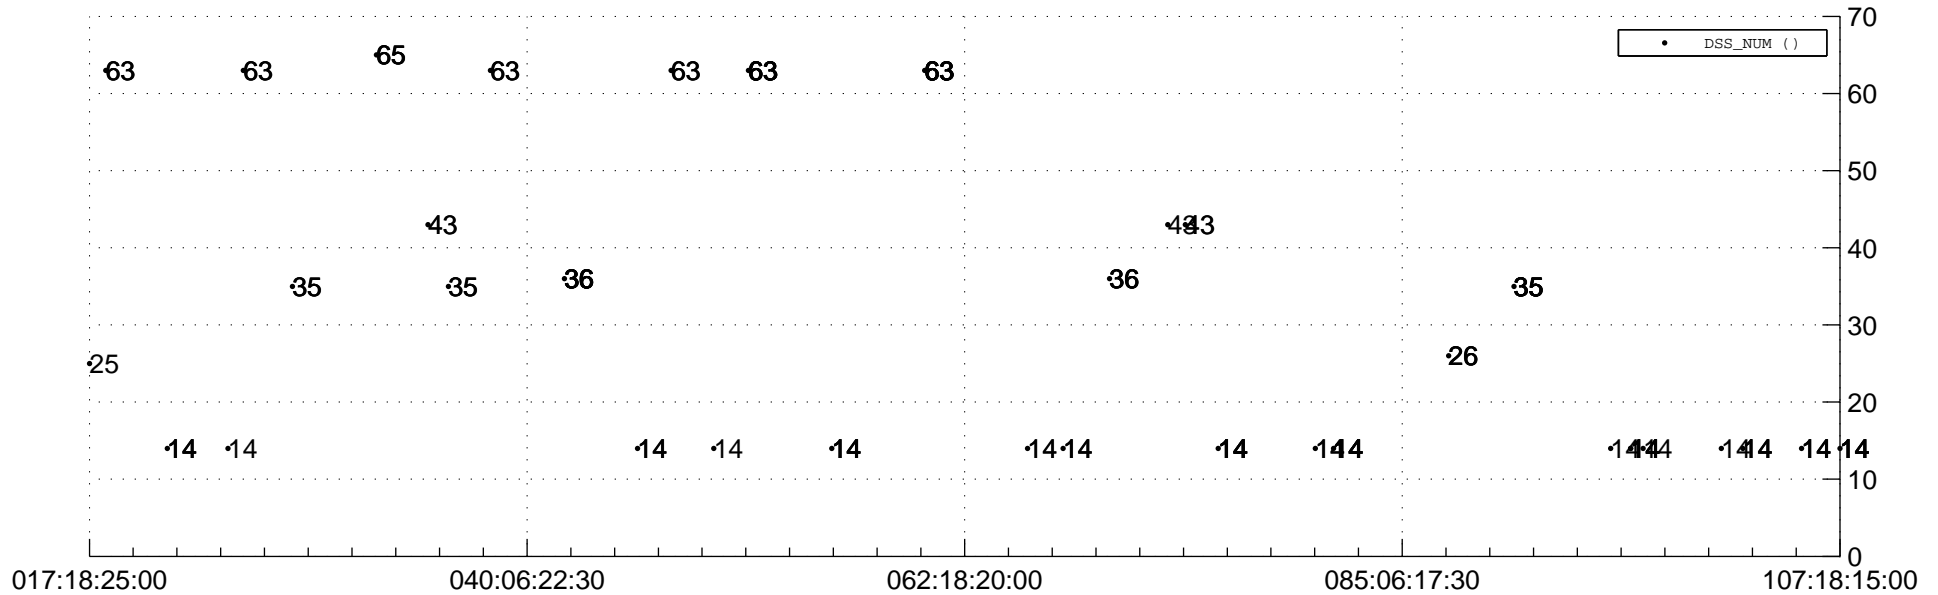

# STEREO AHEAD Downlink Performance 2017:112

## Number\_of\_Dropped\_Frame

84

## DSS\_Station

Spacecraft Time (2017:017:18:25:00.000 -2017:107:18:15:00.000)