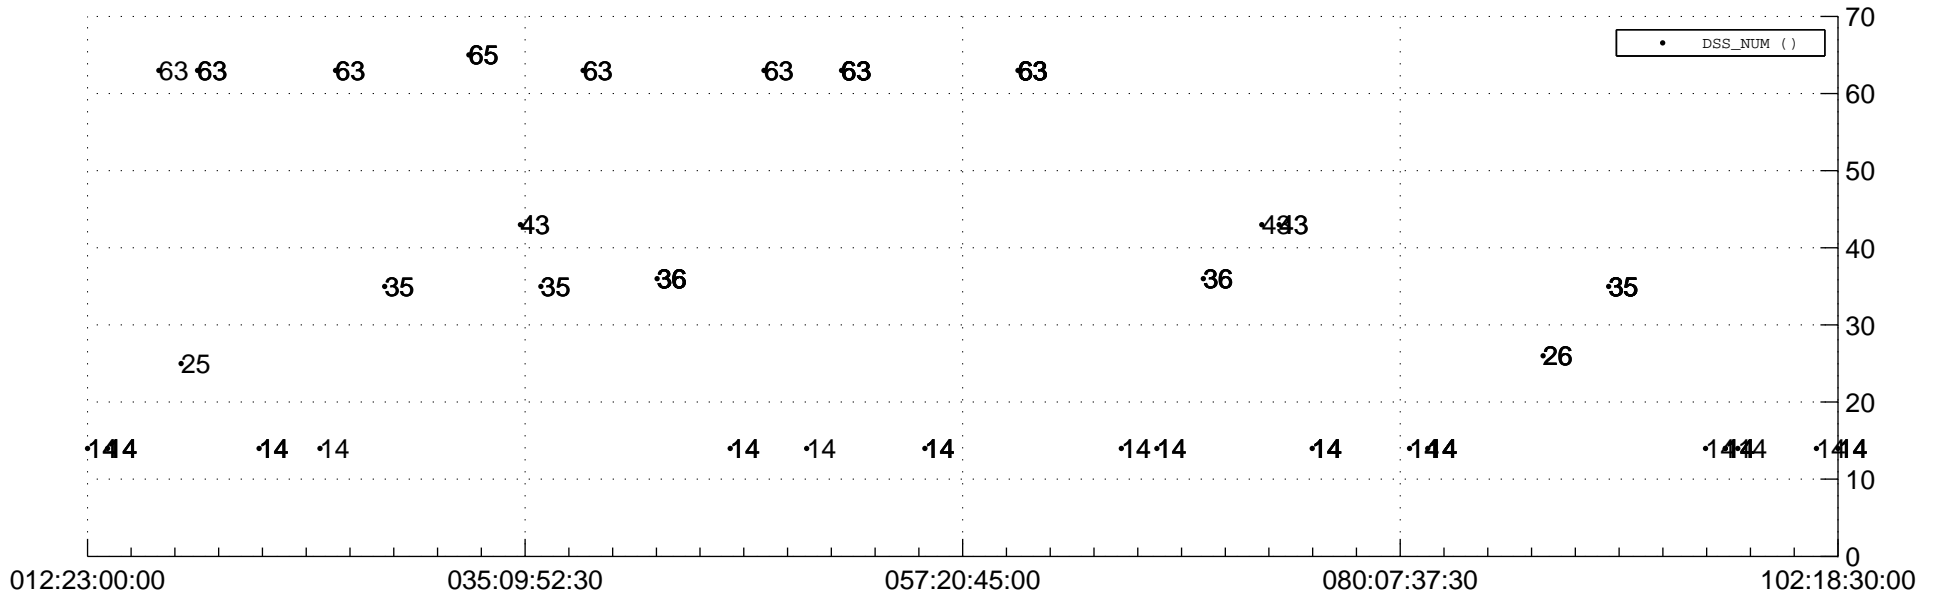

STEREO AHEAD Downlink Performance 2017:104

Number_of_Dropped_Frame

84

DSS_Station

Spacecraft Time (2017:012:23:00:00.000 -2017:102:18:30:00.000)

/disks/d81/project/stereo/mops/assessment/ahead/automation/output/engdump/yesterday/ahead_dp_2017_104.csv