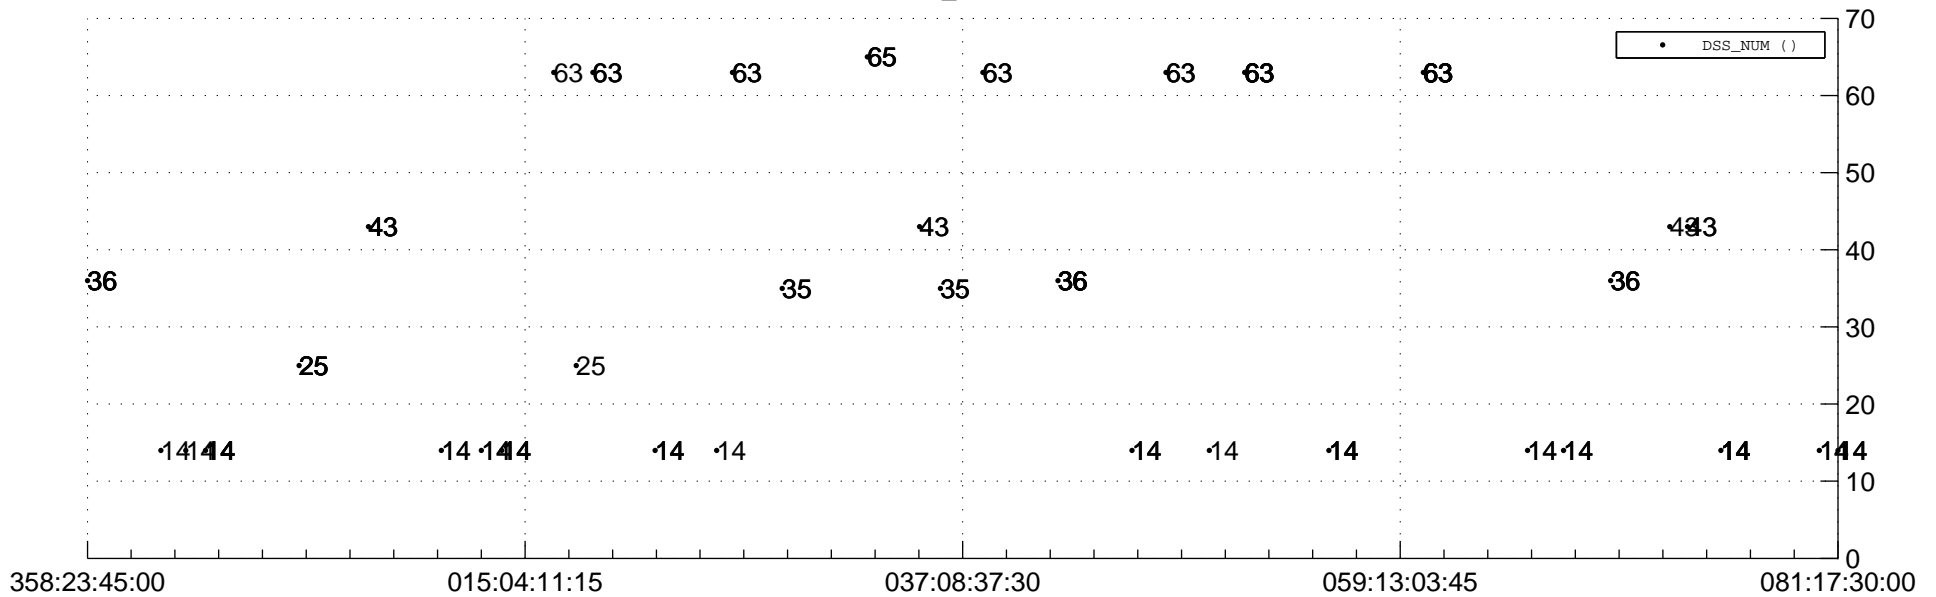

STEREO AHEAD Downlink Performance 2017:084

Number_of_Dropped_Frame

84

DSS_Station

Spacecraft Time (2016:358:23:45:00.000 -2017:081:17:30:00.000)

/disks/d81/project/stereo/mops/assessment/ahead/automation/output/engdump/yesterday/ahead_dp_2017_084.csv