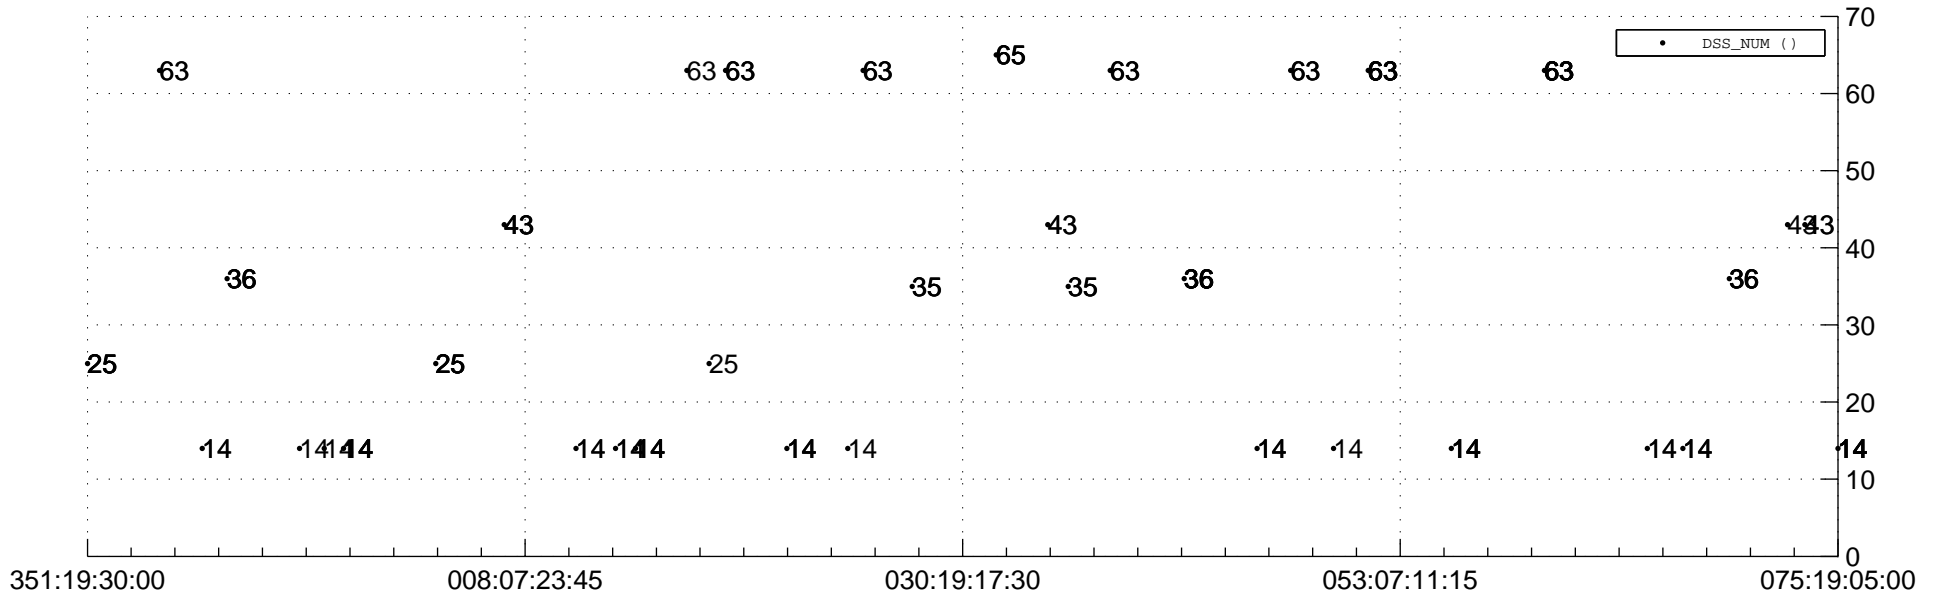

STEREO AHEAD Downlink Performance 2017:079

Number_of_Dropped_Frame

84

DSS_Station

Spacecraft Time (2016:351:19:30:00.000 -2017:075:19:05:00.000)

/disks/d81/project/stereo/mops/assessment/ahead/automation/output/engdump/yesterday/ahead_dp_2017_079.csv