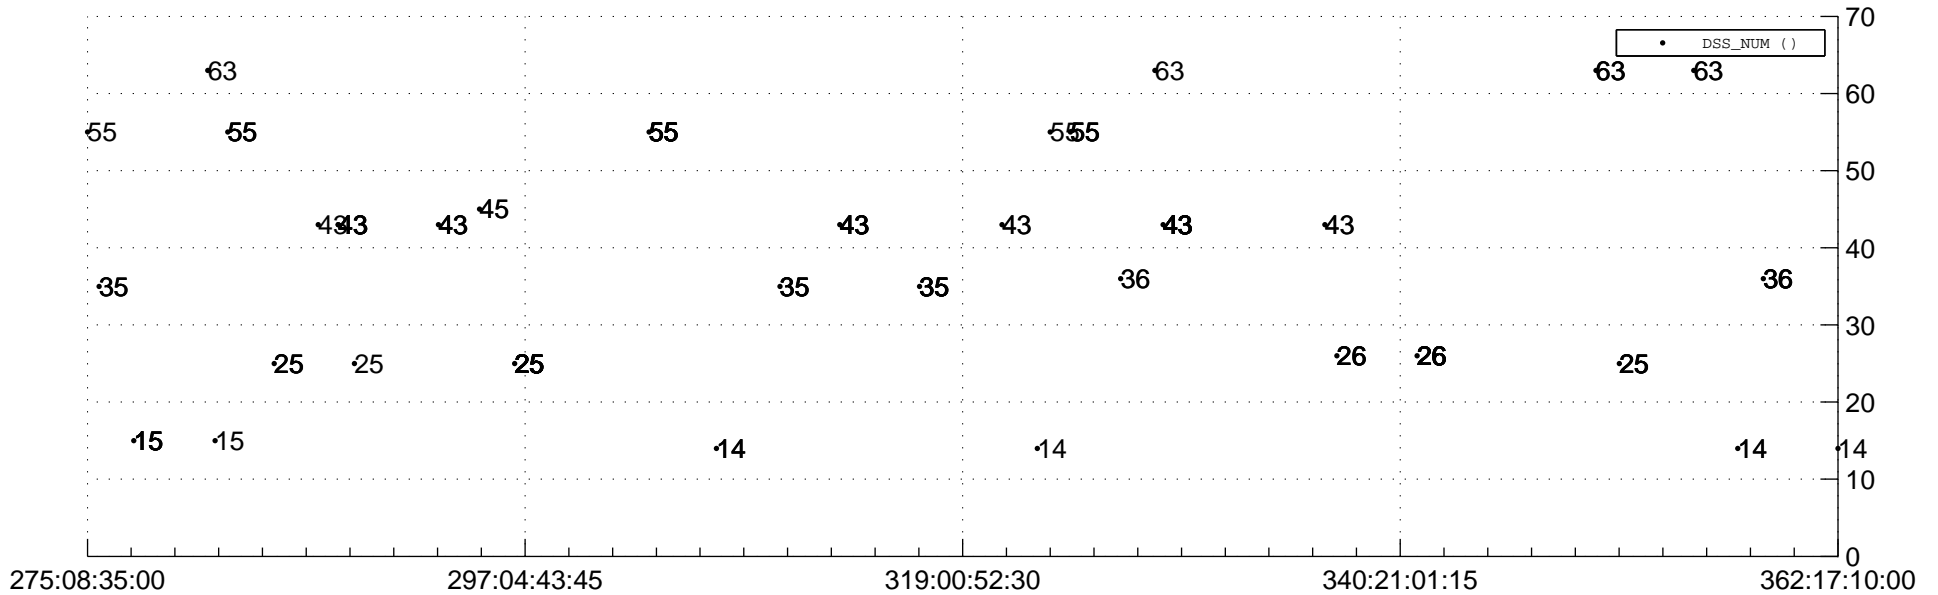

STEREO AHEAD Downlink Performance 2016:363

Number_of_Dropped_Frame

DSS_Station

Spacecraft Time (2016:275:08:35:00.000 -2016:362:17:10:00.000)

/disks/d81/project/stereo/mops/assessment/ahead/automation/output/engdump/yesterday/ahead_dp_2016_363.csv