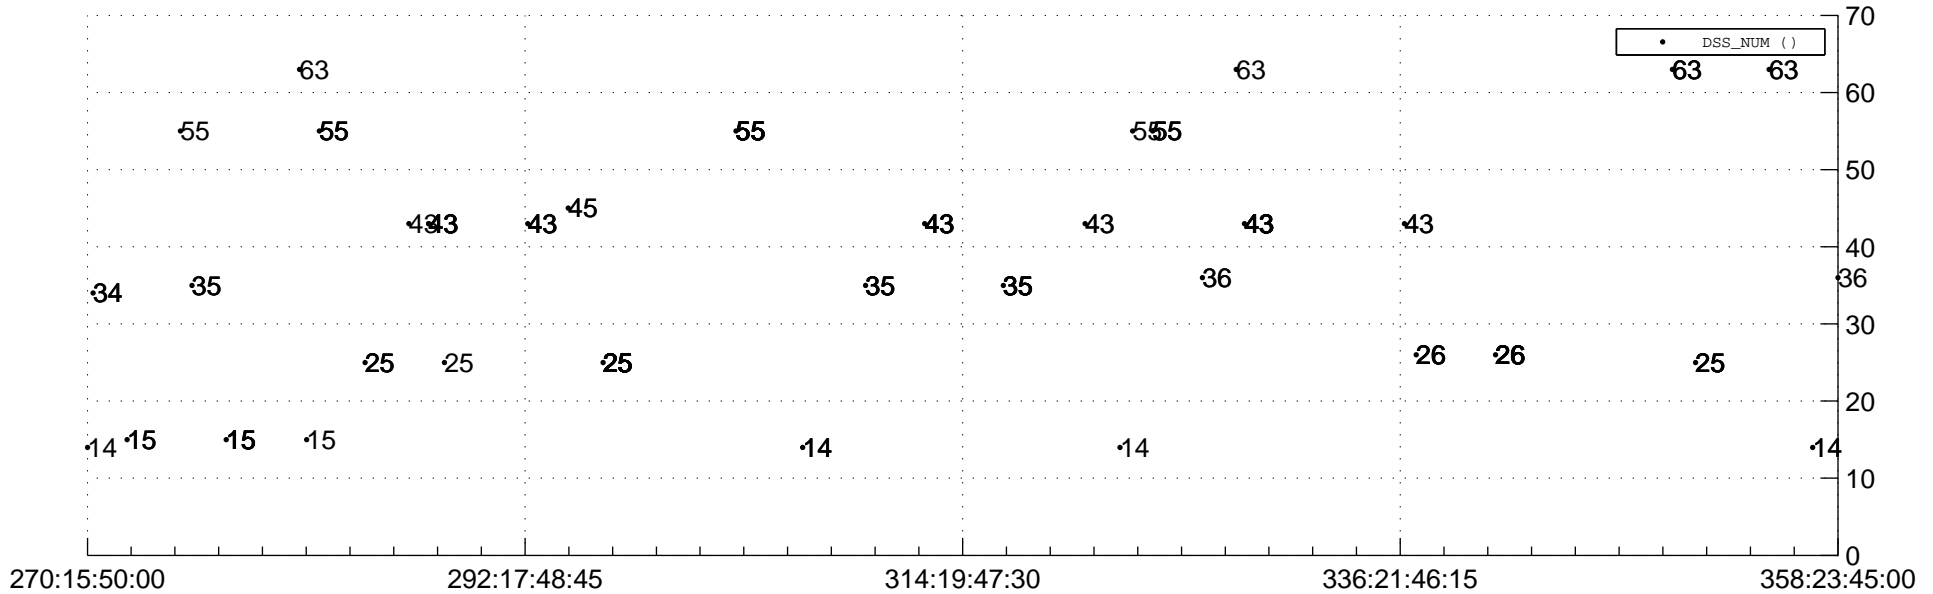

STEREO AHEAD Downlink Performance 2016:359

Number_of_Dropped_Frame

DSS_Station

Spacecraft Time (2016:270:15:50:00.000 -2016:358:23:45:00.000)

/disks/d81/project/stereo/mops/assessment/ahead/automation/output/engdump/yesterday/ahead_dp_2016_359.csv