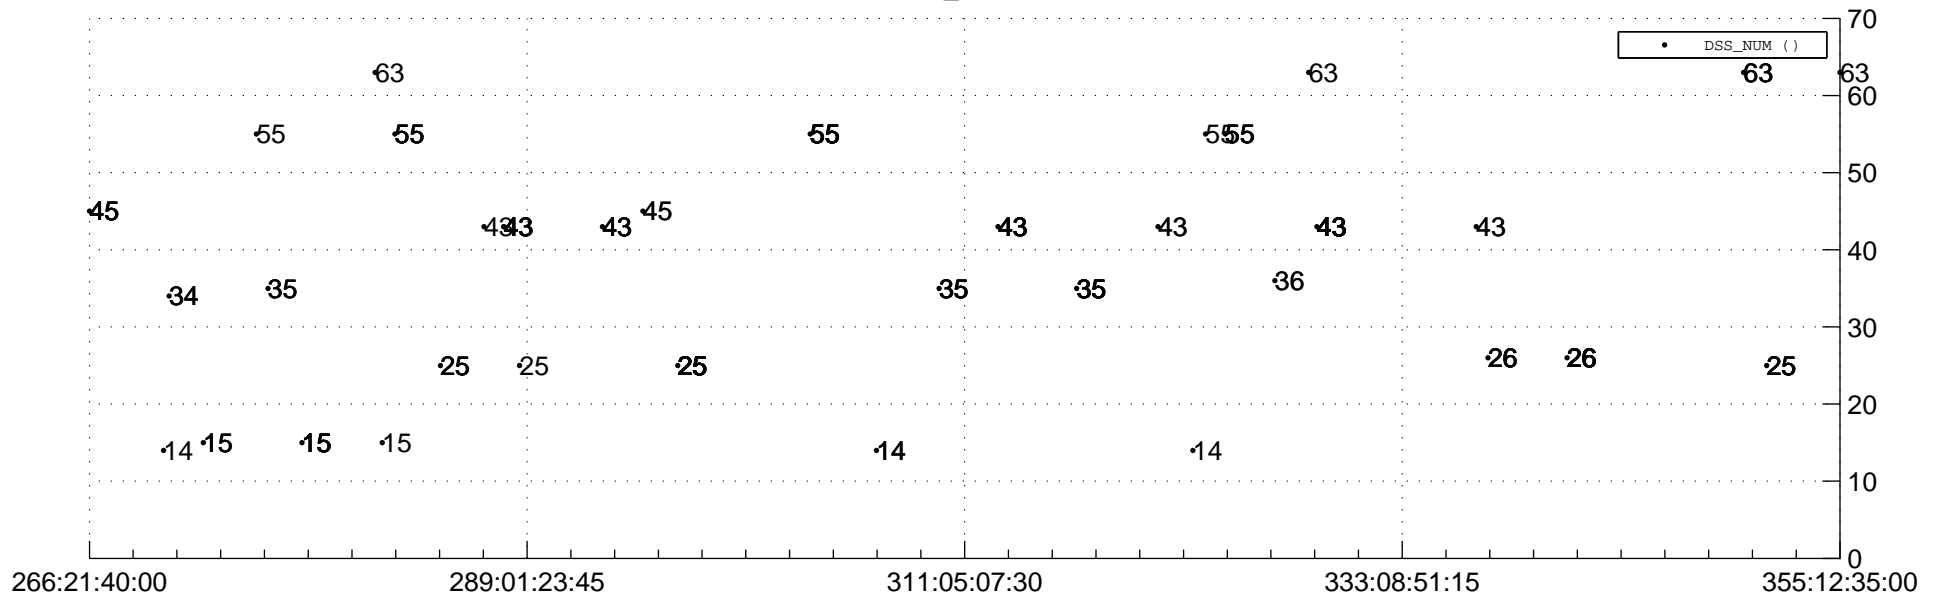

STEREO AHEAD Downlink Performance 2016:356

Number_of_Dropped_Frame

DSS_Station

Spacecraft Time (2016:266:21:40:00.000 -2016:355:12:35:00.000)

/disks/d81/project/stereo/mops/assessment/ahead/automation/output/engdump/yesterday/ahead_dp_2016_356.csv