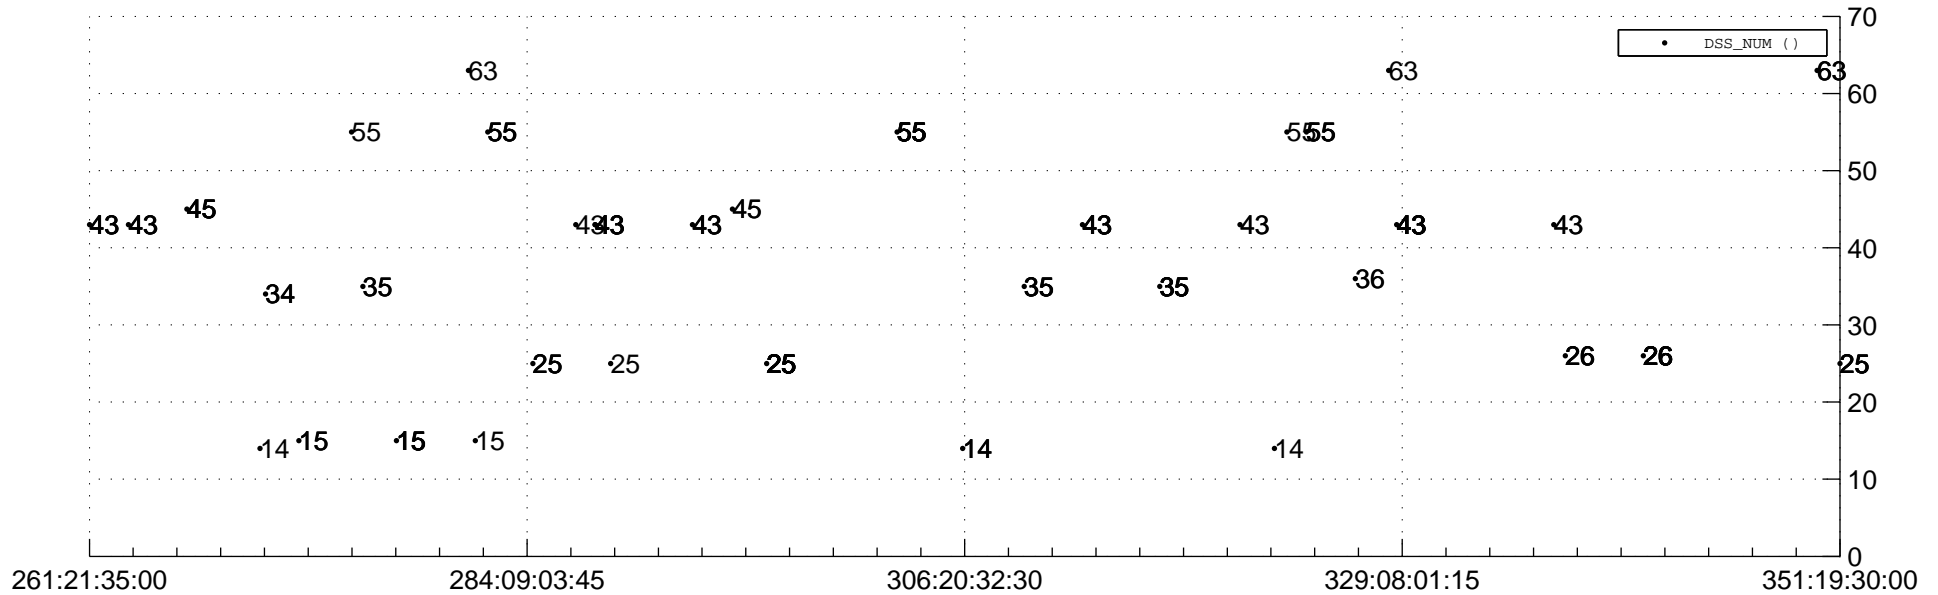

STEREO AHEAD Downlink Performance 2016:355

Number_of_Dropped_Frame

DSS_Station

Spacecraft Time (2016:261:21:35:00.000 -2016:351:19:30:00.000)

/disks/d81/project/stereo/mops/assessment/ahead/automation/output/engdump/yesterday/ahead_dp_2016_355.csv