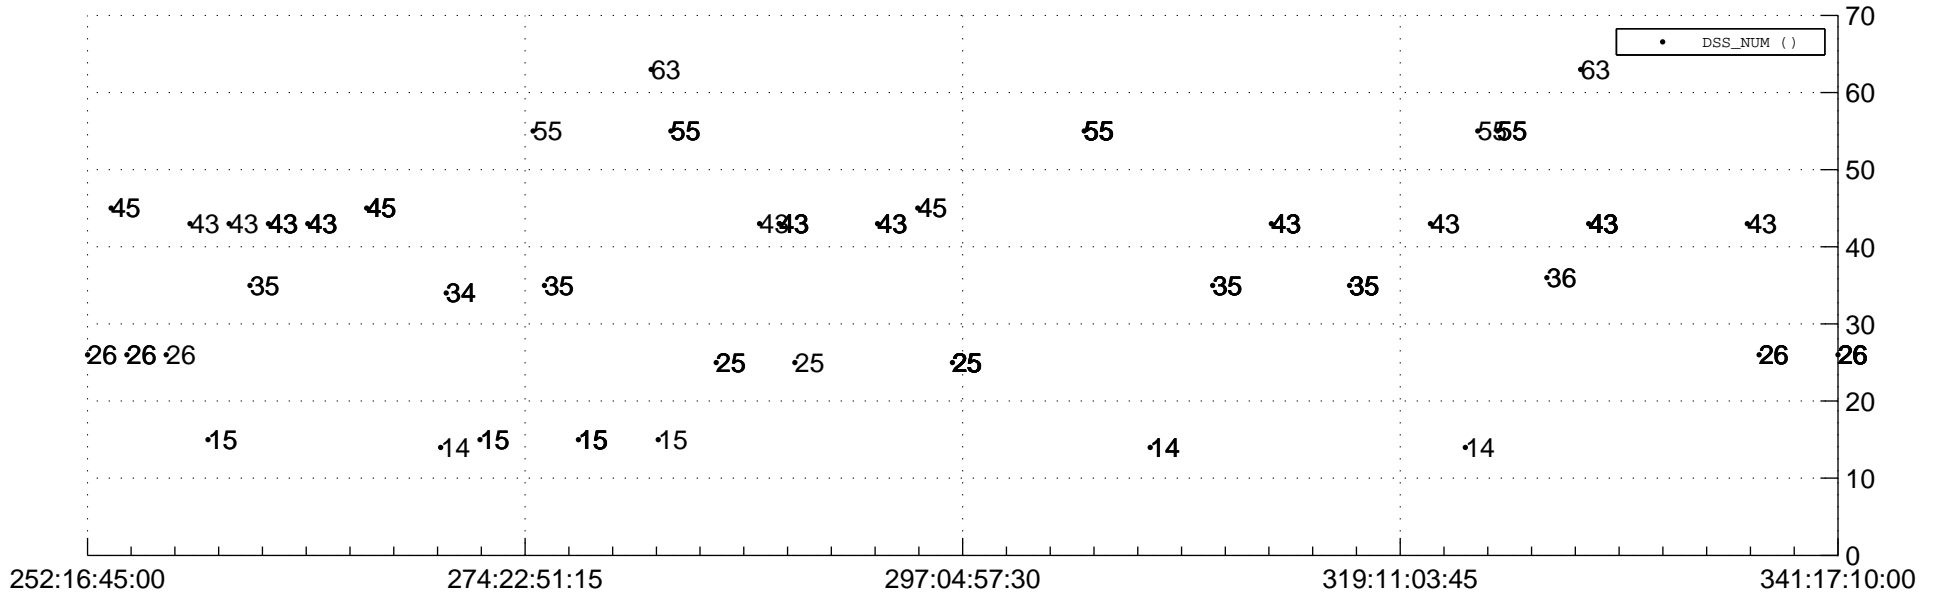

STEREO AHEAD Downlink Performance 2016:349

Number_of_Dropped_Frame

DSS_Station

Spacecraft Time (2016:252:16:45:00.000 -2016:341:17:10:00.000)

/disks/d81/project/stereo/mops/assessment/ahead/automation/output/engdump/yesterday/ahead_dp_2016_349.csv